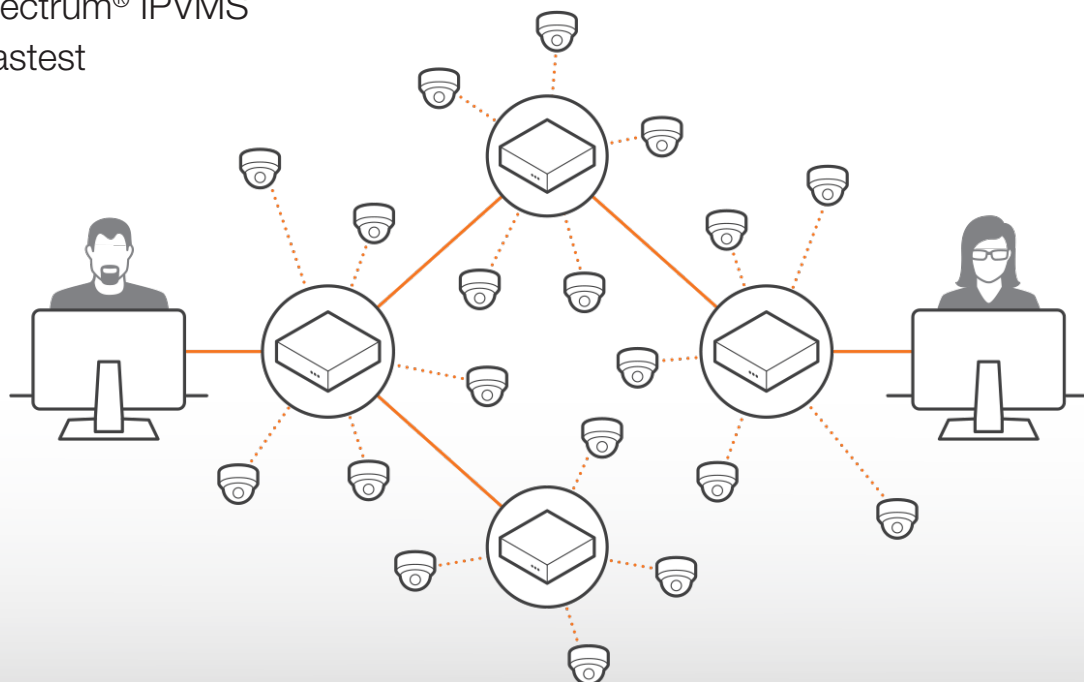

DW Spectrum's lifetime license includes unlimited upgrades.
No maintenance contract is required.

6 Scalable from one to thousands of devices.

Enterprise Scalability

Because of all of the above and DW Spectrum's unified user experience for applications requiring one or thousands of cameras, it is deployed at tens of thousands of locations worldwide, making DW Spectrum® IPVMS the industry's fastest growing VMS on the market today.