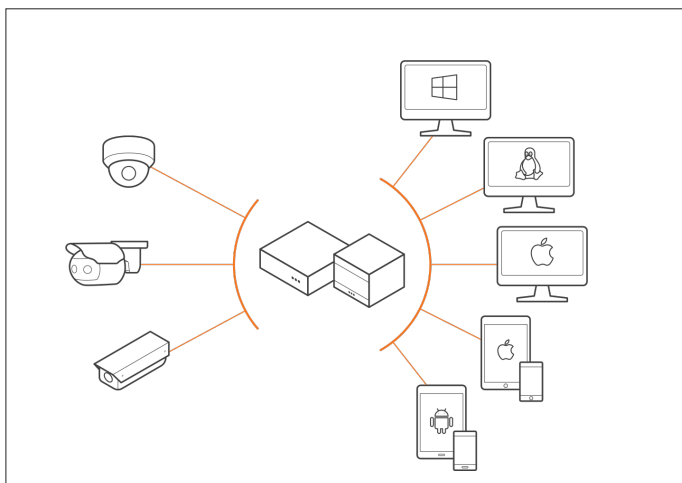

Cross Platform

Seamless Transition

Customizable Layouts

Forensic Spyglass™

End-to-End Solution

No Annual
Maintenance Fees

Enterprise Scalability

Why DW Spectrum[®] IPVMS?

Why DW Spectrum® IPVMS?

1 Open architecture / cross platform.

Open Architecture

- Now with DW Cloud™, connect from anywhere to share access instantly.
- Now with even more device support.
- Support of thousands of devices including cameras, encoders and I/O modules from leading manufacturers.
- Support cameras at every resolution.
- Built-in API allowing managed video to be accessed and reviewed by any willing 3rd party device.
- Able to integrate with any willing physical access control solution.
- Built-in SDK allowing a 3rd party device to stream into DW Spectrum® IPVMS.
- Built-in HTTP Rest API allowing any 3rd party device to create alarm events in DW Spectrum® IPVMS.
- Able to integrate with any willing video analytic solution.
- Built-in Storage SDK allows developers to read from or write to any storage location.

- Video wall - Push cameras, layouts or entire screens to remote displays ✓
- Max # of cameras per server 128
- Intelligent video stream management of HD images..... ✓
- Windows® and Linux Ubuntu® server compatibility ✓
- Windows®, Linux Ubuntu® and Mac® clients ✓
- Mobile device (iOS® /Anroid®) based viewing of live and recorded video ✓
- Browser-based viewing of live/recorded video ✓
- Industries most viewing of live/recorded video ✓
- Industries most powerful VMS engine..... ✓
- Multi-server/one system architecture ✓
- Automatic failover - with camera priority ✓