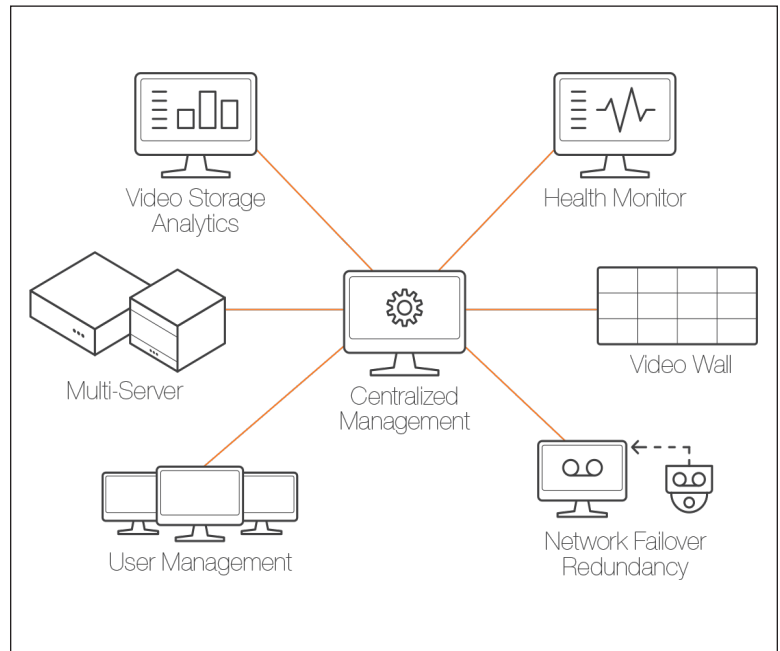

Advanced Features

- Interactive mapping, alarms, events/notifications, universal fisheye de-warping from a single interface
- External alarm events can be delivered right from the IP camera or via network I/O modules

Why DW Spectrum® IPVMS?

3 Enterprise features are standard.

- Now with Custom User Role Management, administrators can now create custom roles and share groups of hardware and layouts
- Multi-Server and Centralized Management capability.
- Health Monitor provides system administrators real time insight of camera and server status.
- Video Storage Analytic provides administrators insight into storage requirements each camera is using in real-time and forecasts the impact of additional storage.
- Minimize Video Recording Loss with included Failover to protect video recordings from hardware failures and network interruptions.
- LDAP / Active Directory integration for enterprise wide user management is standard.
- Video Wall users can create and remotely manage remote monitors with just a few clicks.

Blackjack®

Servers Powered by DW Spectrum® IPVMS

Preloaded with DW Spectrum® IPVMS, Blackjack® NVRs are optimized for high reliability operation and minimal setup time.

MEGAPIX®

IP Cameras

MEGApix® IP cameras deliver high definition image quality for every application.

- Video wall - Push cameras, layouts or entire screens to remote displays ✓
- Max # of cameras per server 128
- Intelligent video stream management of HD images..... ✓
- Windows® and Linux Ubuntu® server compatibility ✓
- Windows®, Linux Ubuntu® and Mac® clients ✓
- Mobile device (iOS® /Anroid®) based viewing of live and recorded video ✓
- Browser-based viewing of live/recorded video ✓
- Industries most viewing of live/recorded video ✓
- Industries most powerful VMS engine..... ✓
- Multi-server/one system architecture ✓
- Automatic failover - with camera priority ✓