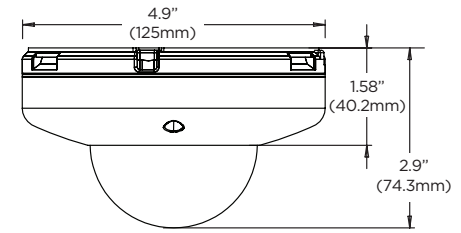

Summary

This MEGApix® IVA⁺™ IP camera is your gateway to powerful video analytics features. It is NDA/TAA compliant and provides 5MP resolution at real-time 30fps. The MEGApix IVA+ cameras have a powerful engine to detect and classify people, vehicles and objects in real-time with support for logical rules. This camera includes 4.0, 6.0 and 8.0mm fixed lens options, simultaneous H.265/H.264/MJPEG codec support and Star-Light Plus™ color in near-total darkness technology for quality video in any lighting condition, all in an IP66-rated, IK-10 impact resistant ultra low-profile vandal dome housing. All MEGApix® cameras are ONVIF conformant, assuring their successful integration with any open platform solution on the market.

Features

- 5MP 1/2.8" image sensor at real-time 30fps
- Star-Light Plus™ color in near-total darkness technology
- Intelligent Video Analytics (IVA) with extended features (IVA+)
- 4.0mm fixed lens (DWC-MPF5Wi4TW)
- 6.0mm fixed lens (DWC-MPF5Wi6TW)
- 8.0mm fixed lens (DWC-MPF5Wi8TW)
- True Wide Dynamic Range (WDR)
- Triple codecs (H.265, H.264, MJPEG) with simultaneous streaming
- 50' Smart IR™ with intelligent camera sync
- Ultra low-profile vandal dome camera
- Smart DNR™ 3D digital noise reduction
- True day/night mechanical IR cut filter
- Programmable privacy zones
- Auto gain control (AGC)
- Auto white balance (AWB)
- Motion detection
- Two-way audio
- Micro SD/SDHC/SDXC class 10 card slot (card not included)
- Web server built-in
- PoE class 2 and DC12V
- NDA/TAA compliant
- IP66 environmental-rated dust-tight and water-resistant
- IK 10-rated impact-resistant
- 5 year warranty

Specifications