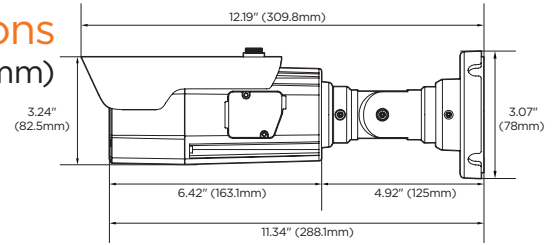

Dimensions

Unit: Inch (mm)

Specifications

IMAGE	
Image sensor	4K 1/2.8" CMOS sensor
Total pixels	3952 (H) x 2320 (V)
Active pixels	3840 (H) X 2160 (V)
Minimum scene illumination	0.09 lux (color) 0 lux (B/W)
S/N ratio	50dB
Video output	Local video output CVBS 1.0V p-p (75Ω), 4:3 aspect ratio
LENS	
Focal length	2.7-13.5mm, F1.4
Lens type	Vari-focal p-iris lens with motorized zoom and auto-focus
Field of view (HFOV/VFOV)	33.1°-90.3°/ 18.9°-49°
IR distance	140ft range
Optical zoom	x5 optical zoom
I/O	
Audio in/out and compression	1/1, G.711
Alarm in/out	1/1
OPERATIONAL	
Intelligent Video Analytics	IVA license: intrusion, line crossing, counting line, loitering, enter, exit, tamper IVA+ license: object removed, tailgating, direction, stopped, appear, disappear, object left, logical rules
Shutter mode	Auto, manual, anti-flicker, slow shutter
Shutter speed	1/15 - 1/32000
Slow shutter	1/2, 1/3, 1/5, 1/6, 1/7.5, 1/10
Auto gain control	Auto
Day and night	Auto, day (color), night (B/W)
Smart DNR™ 3D Digital Noise Reduction	3D-DNR
Wide Dynamic Range (WDR)	True WDR, 120dB
White balance	Yes
Privacy zones	16 programmable privacy masks
Backlight compensation (BLC)	Yes
Mirror and flip	Yes
Alarm notifications	Notifications via email, FTP, alarm output and SD card recording
Memory slot	Micro SD/SDHC/SDXC class 10 card (not included)
NETWORK	
LAN	1000Base-T (1Gbps)
Video compression type	H.265, H.264, MJPEG
Resolution	H.265: QFHD, 2.1MP/1080p, 720p, VGA, D1, CIF H.264: QFHD, 2.1MP/1080p, 720p, VGA, D1, CIF MJPEG: 2.1MP/1080p, 720p, 800x600, VGA, 768x432, D1, CIF
Frame rate	Up to 30fps at all resolutions
Video bitrate	100Kbps - 10Mbps, multi-rate for preview and recording
Bitrate control	Multi-streaming CBR/VBR at H.265 (controllable frame rate and bandwidth)
Streaming capability	Dual-stream at different rates and resolutions
IP	IPv4
Protocol	TCP/IP, UDP, AutoIP, RTP (UDP/TCP), RTSP, NTP, HTTP, HTTPS, SSL, DNS, DDNS, DHCP, FTP, SMTP, ICMP, SNMPv1/v2/v3 (MIB-2), ONVIF
Security	HTTPS (TLS), IP filtering, 802.1x, digest authentication
ONVIF conformance	Yes
Web viewer	OS: Windows® 7, Windows® 8, Windows® 10 Browser: IE, Chrome, Firefox
Video management software	DW Spectrum™ IPVMS
ENVIRONMENTAL	
Operating temperature	-40°F - 122°F (-40°C - 50°C)
Operating humidity	10-90% RH, (non-condensing)
IK rating	IK10 impact-resistant
IP rating	IP67-rated
Other certifications	CE, FCC, RoHS
ELECTRICAL	
Power requirement	DC12V, IEEE 802.3at PoE+ class 4 (Adapter not included)
Power consumption	DC12V 10.2W PoE 16W
MECHANICAL	
Material	Aluminum bullet housing
Dimensions	12.2" x 3.81" (310 x 97mm)
Weight	2.64 lbs (1.2 kg)
Warranty	5 year warranty