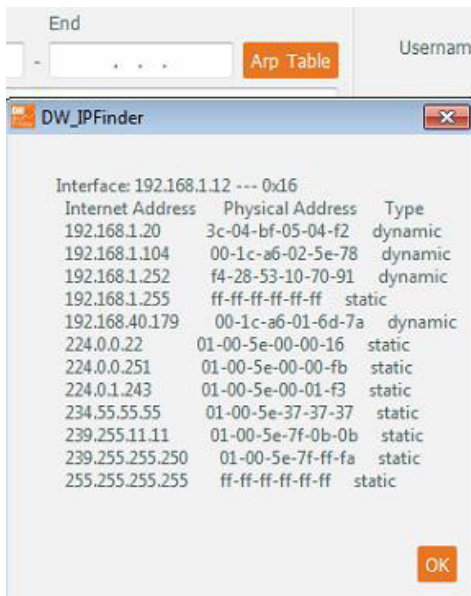

1. New interface

The screenshot shows the DW IP Finder Ver 4.4.0 interface. On the left, there is a sidebar with controls for Network (IP CAM [192.168.150.100]), Devices (All), and actions like Scan Devices, Refresh Thumbnail, Bulk IP Assignment, and FW Upgrade. The main area displays a table of discovered devices. The table has the following columns: Thumbnail, Name, IP Address, Model, MAC Address, Netmask, Gateway, Port, DHCP, Version, Ping Test, IP Conf., and Uptime. There are 15 devices listed in total.

Schedule a demo today >

Learn how DW will increase your profitability.

866.446.3595

sales@dwcc.tv

www.digital-watchdog.com

New firmware notes (continued):

2. Fixed sorting by IP address
3. Filter and scan devices (scan only for products selected in the devices option)
 - DW[®] IP Cameras: display DW[®] cameras only from the discovered devices.
 - VMAX[®] devices: display VMAX[®] A1™, VMAX[®] IP Plus™ and Compressor™ DW-CPUHD16 only from the discovered devices.
 - Blackjack[®] NAS (DW-BJNAS): display BJNAS and BJNASR only from the discovered devices.
 - Blackjack[®] Mini (DW-BJMINI): display BJMINI only from the discovered devices.
 - Other ONVIF devices: display devices discovered using ONVIF protocol from the discovered devices (most DW[®] cameras are applicable).
4. Added function to view current ARP table in bulk IP assignment ([click here for instructions](#)). ARP is now shown in the bulk IP assignment