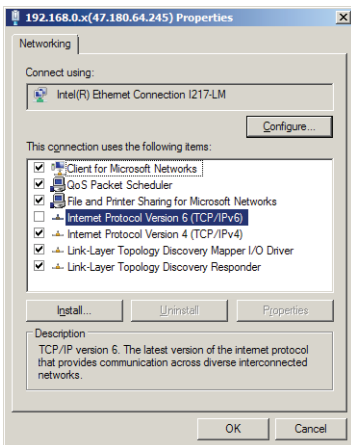

To: Digital Watchdog® Customers
Date: October 24, 2017
Re: DW IP Finder™ Software Update

DW IP Finder™ Software Update

New Software Version: v4.3.9
Current Software Version: v4.3.7
Release Date: 10/24/2017

New Software Notes:

1. Added support for the following new MEGApix® 4MP Turret cameras.
   - DWC-MTT4WiA.
   - DWC-MTT4Wi28.
   - DWC-MTT4Wi36.
   - DWC-MTT4Wi6.

DW IP Finder™ now supports IP address configuration in different Subnet for these new cameras.

Software Download Info

Click [here](#) to download the firmware.

Software Download Info

IPv6 option need to be disabled at PC network Configuration.

For More Information or Technical Support

Digital Watchdog Technical Support
Toll Free: 866.446.3595
digital-watchdog.com/contact-tech-support/

Schedule a Demo Today >

Learn how Digital Watchdog will increase your profitability.

866.446.3595

sales@dwcc.tv

www.digital-watchdog.com