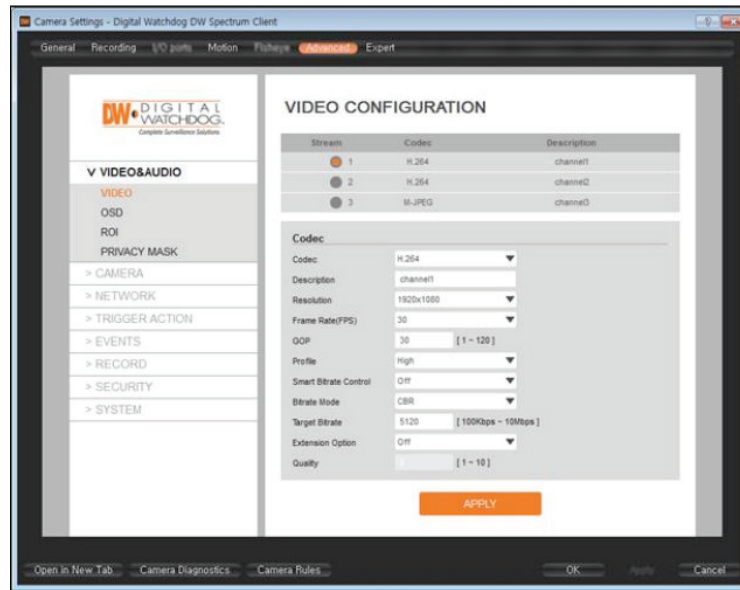

[Schedule a Demo Today >](#)

Learn how Digital Watchdog will increase your profitability.

866.446.3595

sales@dwcc.tv

www.digital-watchdog.com

DW DIGITAL
WATCHDOG®
Complete Surveillance Solutions

2. Increased the number of privacy mask areas from 4 to 16.
3. Added an option for date/time format

4. Fixed the Advanced Setup display error when accessing the camera's setup menu via the DW Spectrum® IPVMS.

Firmware Download Info

Click [here](#) to download the firmware.

Special Instructions/ Comments