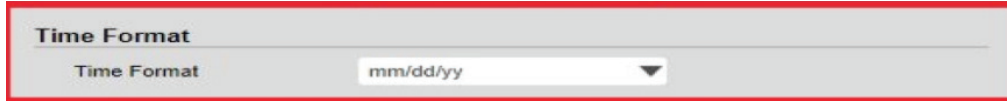

[Schedule a Demo Today >](#)

Learn how Digital Watchdog will increase your profitability.

866.446.3595

sales@dwcc.tv

www.digital-watchdog.com

DW DIGITAL
WATCHDOG®
Complete Surveillance Solutions

2. Increased the number of privacy mask areas from 4 to 16.
3. Added an option for date/time format