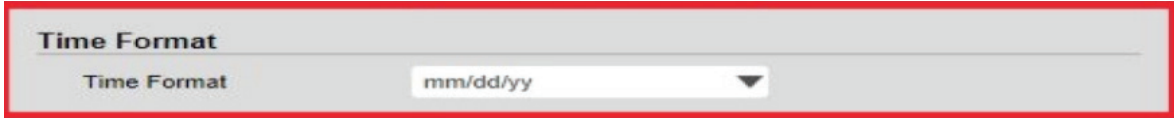

[Schedule a Demo Today >](#)

Learn how Digital Watchdog will increase your profitability.

866.446.3595

sales@dwcc.tv

www.digital-watchdog.com

**DW** DIGITAL  
WATCHDOG®  
Complete Surveillance Solutions

2. Increased the number of privacy mask areas from 4 to 16.
3. Added an option for date/time format