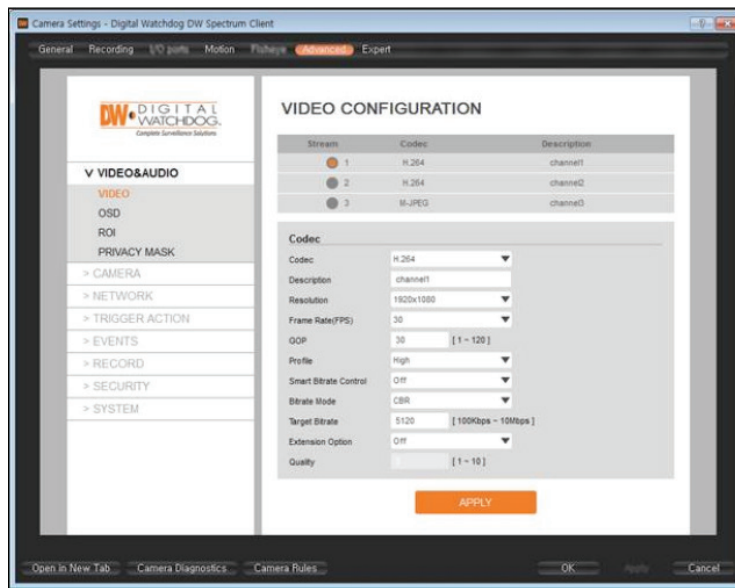

[Schedule a Demo Today >](#)

Learn how Digital Watchdog will increase your profitability.

866.446.3595

sales@dwcc.tv

www.digital-watchdog.com

**DW** DIGITAL  
WATCHDOG®  
Complete Surveillance Solutions

2. Increased the number of privacy mask areas from 4 to 16.
3. Added an option for date/time format

4. Fixed the Advanced Setup display error when accessing the camera's setup menu via the DW Spectrum® IPVMS.