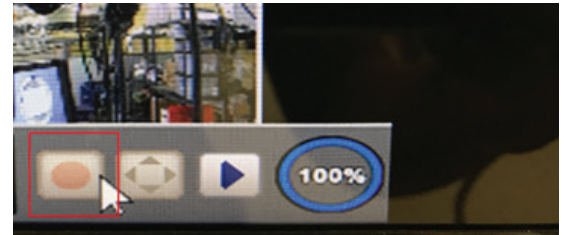

a. To access the option : Remote Setup -> Record -> Panic Record

b. The Panic Active option controls Panic record button on the DVR.

- ON : Activate the button
- OFF : Deactivate the button

4. User passwords are now case sensitive - Passwords can be a mix of uppercase and lower case letters for added security.