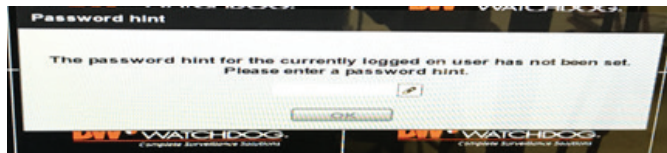

b. Password hint is required for each user.

- Requests to setup a password hint will appear once the DVR's firmware upgrade is complete and the DVR reboots.