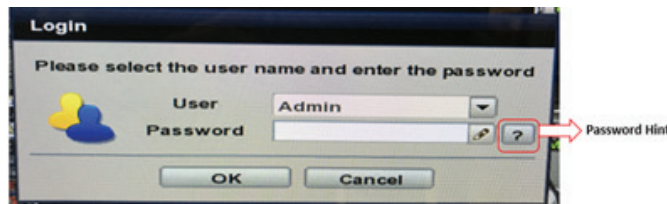

To: Digital Watchdog® Customers
Date: May 1, 2017
Re: VMAX® A1™ 32-Channel
Firmware Update

VMAX® A1™ 32-Channel DVR Firmware Update

Applicable Models: DW-VAONE32
New Firmware Version: 8.2.0.1.41
Previous Firmware Version: NA
Release Date: 4/28/2017

New Firmware Notes:

1. Password hint function added - Password hint function added to all VMAX® A1™ recorders. This is one more step users can take to troubleshoot a lost password before having to call technical support for a password reset.

a. This function is added to provide hint of the password if forgotten during login from DVR.