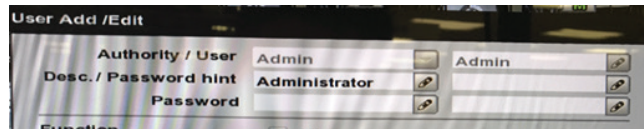

a. This function is added to provide hint of the password if forgotten during login from DVR.

b. Password hint is required for each user.

- Requests to setup a password hint will appear once the DVR's firmware upgrade is complete and the DVR reboots.

- If the Auto Login is enabled, request to enter password hint will not be shown after the restart from FW upgrade. User need to go to user management to enter the password hint.

[Schedule a Demo Today >](#)