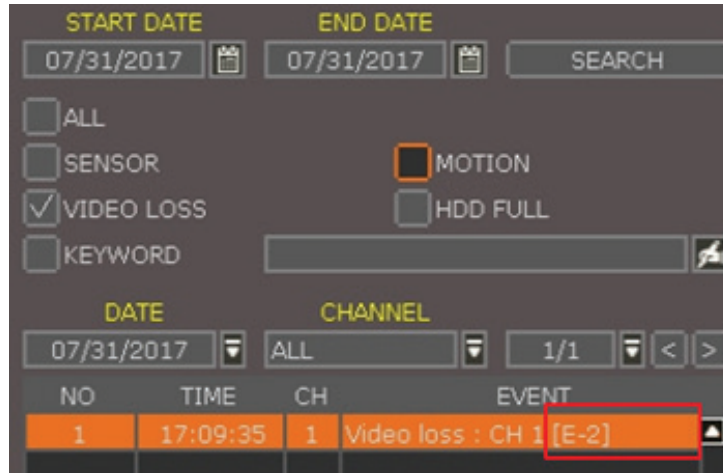

4. Display video loss log with error code when video loss

- On the NVR [Search -> event log search]

- On the web client[Log -> Event log]