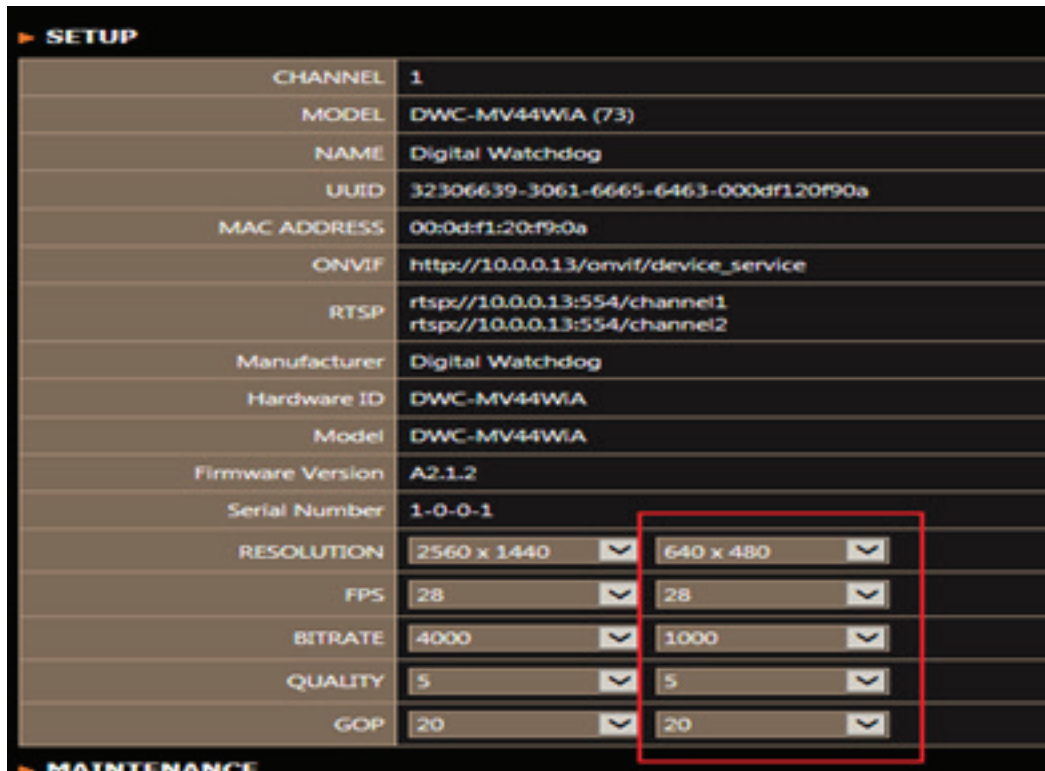

866.446.3595

sales@dwcc.tv

www.digital-watchdog.com

DW DIGITAL
WATCHDOG®
Complete Surveillance Solutions

2. Added camera setup function on the web client.
 - Sub stream can be modified from the NVR's web client.
 - Previous version supported only Main stream configuration.
 - On the Web client [RECORD -> CAMERA MANAGEMENT -> SETUP]