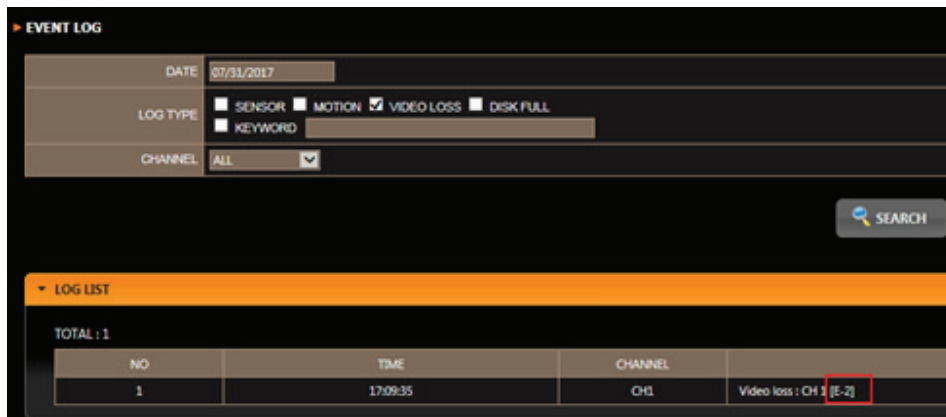

866.446.3595

sales@dwcc.tv

www.digital-watchdog.com

4. Display video loss log with error code when video loss

- On the NVR [Search -> event log search]

- On the web client[Log -> Event log]

Firmware Download Info