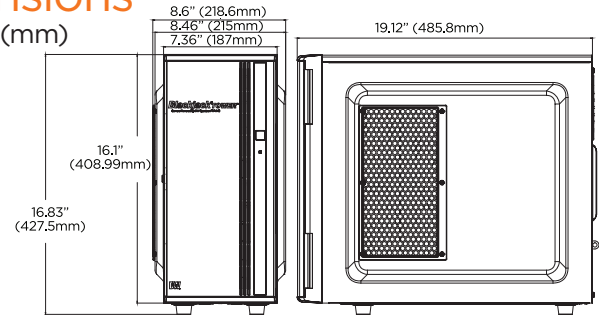

Dimensions

Unit: Inch (mm)

Summary

Blackjack® Ai Tower™ Artificial Intelligence Network Video Recorder (Ai NVR) is a purpose-built server, with built-in server-side analytics that unlock advanced Ai capabilities on any connected video stream via our IVA Ai Server software. This cost-effective, plug-and-play appliance combines high-performance recording with video analytics in an easy-to-deploy, turnkey solution. The NDAA and TAA compliant server features up to 600Mbps throughput, 64 analytics streams and comes preloaded with DW Spectrum® IPVMS, with four complimentary recording licenses. Add the power of advanced neural-network-based analytics to your video streams with a Blackjack Ai NVR, backed by our 5 year limited warranty.

Specifications

PART NUMBER		DW-BJAiTxxTR
Included DW Spectrum IP licenses		4 (DW-SPECTRUMLSC004)
Included IVA Ai licenses		4 (DW-IVA AISERVERLSC004)
Form factor		Full-size Tower
Operating system	Windows® 10	DW-BJAiTxxTR
	OS on SSD	480GB SSD
CPU		12th Gen Intel® Core™ i7 processor
Memory		32GB
Ethernet port		2x 1G Ethernet
System	Max video storage rate (Mbps)	600Mbps
	Max # of analytic streams (secondary)	Up to 64
	Maximum HDD	6 x 3.5 SATA HDD, hot-swappable
	Storage options	64TB, 80TB, 96TB (raw storage size)
	RAID	RAID5
Video-out	Outputs	1x True HD, 3x Display Port, for system configuration. Maximum 1 display output at a time.
	Graphics card	NVIDIA RTX A2000 12GB
Pre-loaded VMS software		DW Spectrum® IPVMS
DW Spectrum client supported OS		Cross-platform - Windows®, Linux Ubuntu® and Mac®
Pre-loaded analytic software		DW IVA Ai server
IVA Ai configuration tool supported OS		Cross-platform - Windows® and Linux Ubuntu®
Mobile apps		iOS® and Android®
Keyboard and mouse		Included
Power supply		500W*
Operating temperature (room)		41°F-104°F (5°C-40°C)
Operating humidity		20-90% RH
Dimension (WxDxH)		8.6" x 19.12" x 16.83" (218.6 x 485.8 x 427.5 mm)
Other certification		NDAA, TAA
Warranty		5 year limited