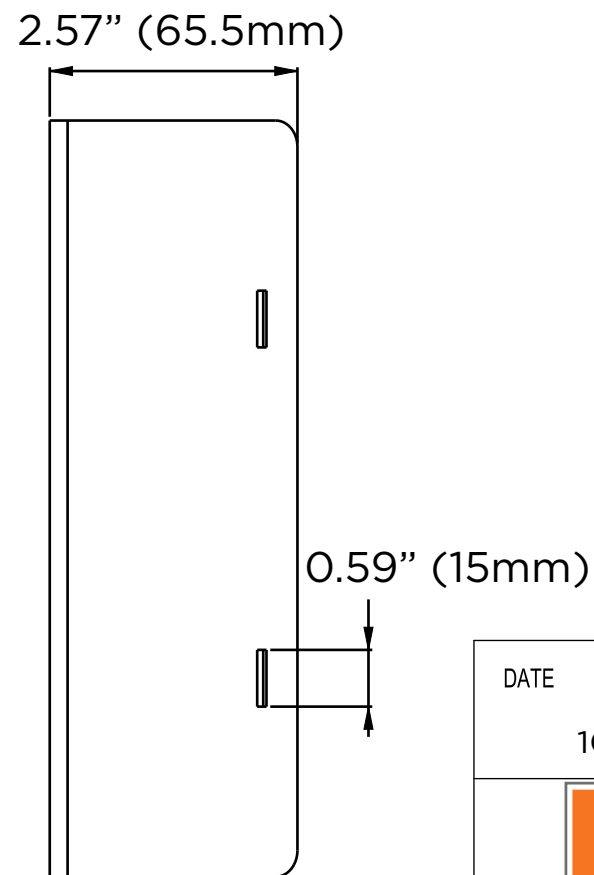

Mounting point	Compatible wall mount	Mounting size
Mounting holes labeled 1	DWC-P230WMW	4.01" x 5.59" (102x142mm)
Mounting holes labeled 2	DWC-PZWM	4.13" x 4.33" (105x110mm)
Mounting holes labeled 3	DWC-WMJUNCW	Ø 4.76" (Ø 121mm)
Mounting holes labeled 4	All other dome camera wall mount brackets	Ø 4.76" (Ø 121mm)
Mounting holes labeled 5	DWC-BLJUNC(-W), DWC-PBJUNC	Ø 3.07" (Ø 78mm)

DATE	SCALE	MATERIAL	TYPE
10/2021		Aluminum	Fixed
		DESCRIPTION DWC-PMB-WLW Pole mount bracket for bullet and white vandal dome cameras	