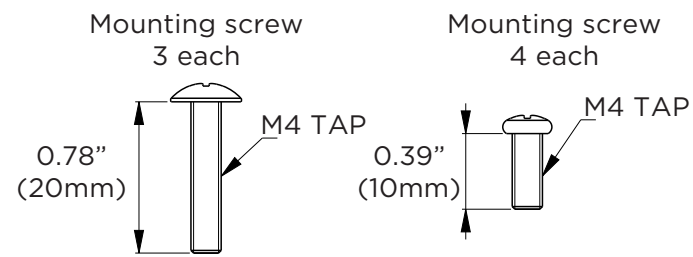

Mounting point	Compatible wall mount	Mounting size
Mounting holes labeled 1	DWC-P230WMW	4.01" x 5.59" (102x142mm)
Mounting holes labeled 2	DWC-PZWM	4.13" x 4.33" (105x110mm)
Mounting holes labeled 3	DWC-WMJUNCW	Ø 4.76" (Ø 121mm)
Mounting holes labeled 4	All other dome camera wall mount brackets	Ø 4.76" (Ø 121mm)
Mounting holes labeled 5	DWC-BLJUNC(-W), DWC-PBJUNC	Ø 3.07" (Ø 78mm)

DATE	SCALE	MATERIAL	TYPE
10/2021		Aluminum	Fixed
		DESCRIPTION DWC-PMB-WLW Pole mount bracket for bullet and white vandal dome cameras	