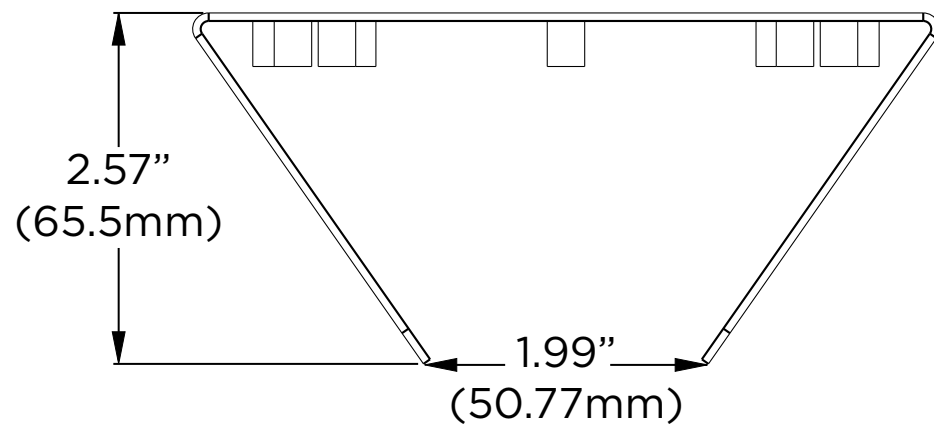

Mounting point	Compatible wall mount	Mounting size
Mounting holes labeled 1	DWC-P230WMW	4.01" x 5.59" (102x142mm)
Mounting holes labeled 2	DWC-PZWM	4.13" x 4.33" (105x110mm)
Mounting holes labeled 3	DWC-WMJUNCW	Ø 4.76" (Ø 121mm)
Mounting holes labeled 4	All other dome camera wall mount brackets	Ø 4.76" (Ø 121mm)
Mounting holes labeled 5	DWC-BLJUNC(-W), DWC-PBJUNC	Ø 3.07" (Ø 78mm)

DATE	SCALE	MATERIAL	TYPE
10/2021		Aluminum	Fixed
		DESCRIPTION DWC-PMB-WLW Pole mount bracket for bullet and white vandal dome cameras	