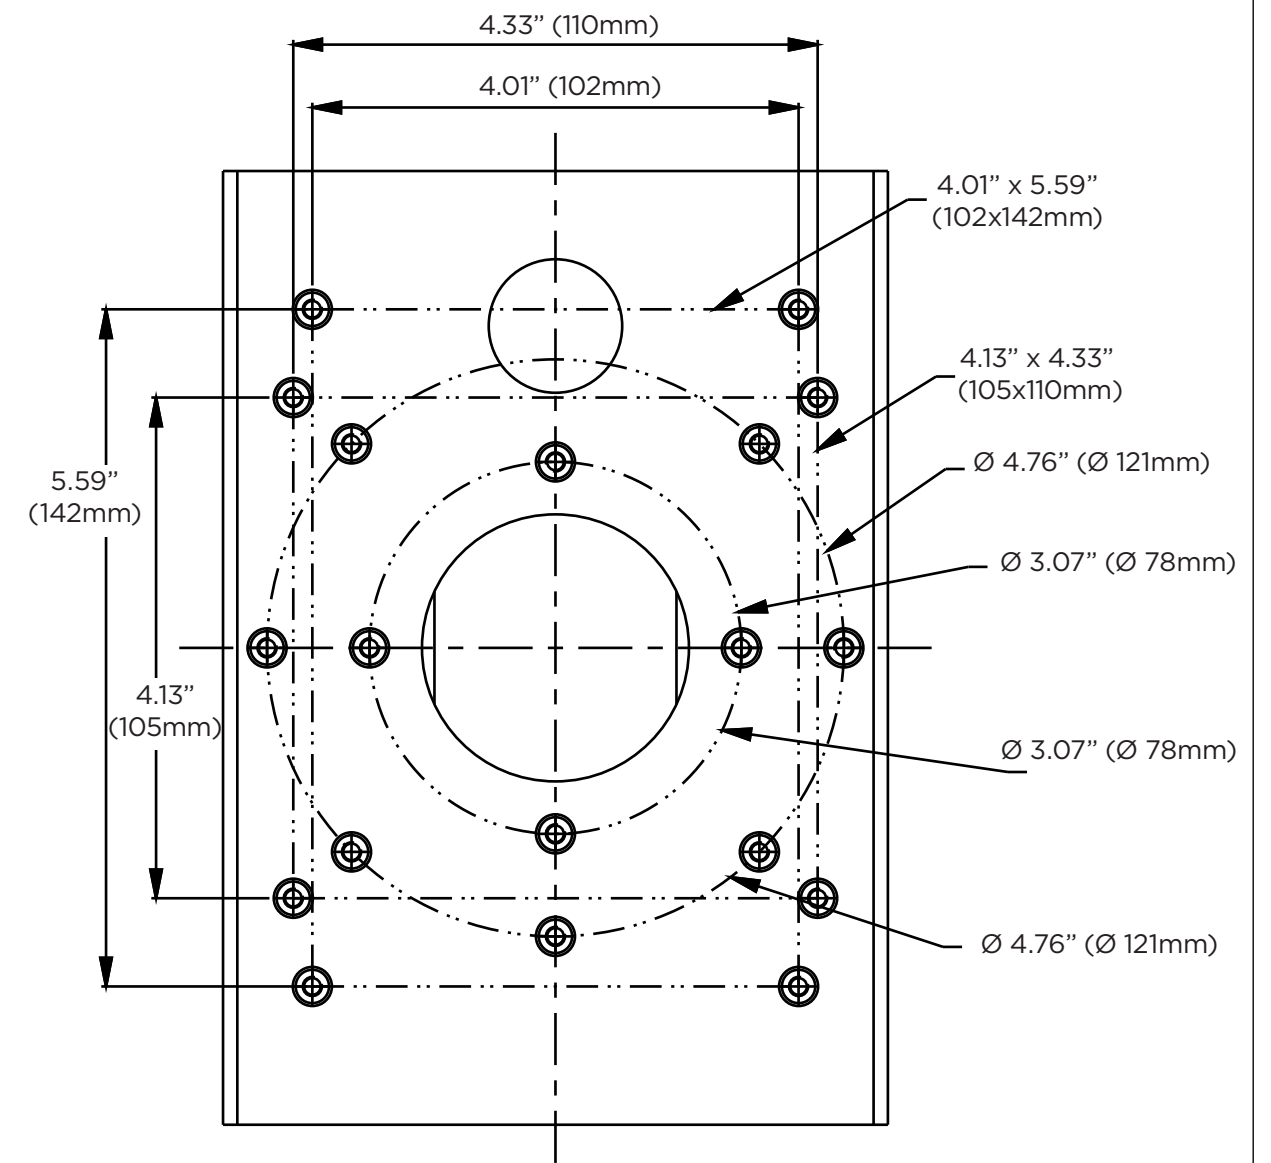

Mounting point	Compatible wall mount	Mounting size
Mounting holes labeled 1	DWC-P230WMW	4.01" x 5.59" (102x142mm)
Mounting holes labeled 2	DWC-PZWM	4.13" x 4.33" (105x110mm)
Mounting holes labeled 3	DWC-WMJUNCW	Ø 4.76" (Ø 121mm)
Mounting holes labeled 4	All other dome camera wall mount brackets	Ø 4.76" (Ø 121mm)
Mounting holes labeled 5	DWC-BLJUNC(-W), DWC-PBJUNC	Ø 3.07" (Ø 78mm)

DATE	SCALE	MATERIAL	TYPE
10/2021		Aluminum	Fixed
		DESCRIPTION DWC-PMB-WLW Pole mount bracket for bullet and white vandal dome cameras	