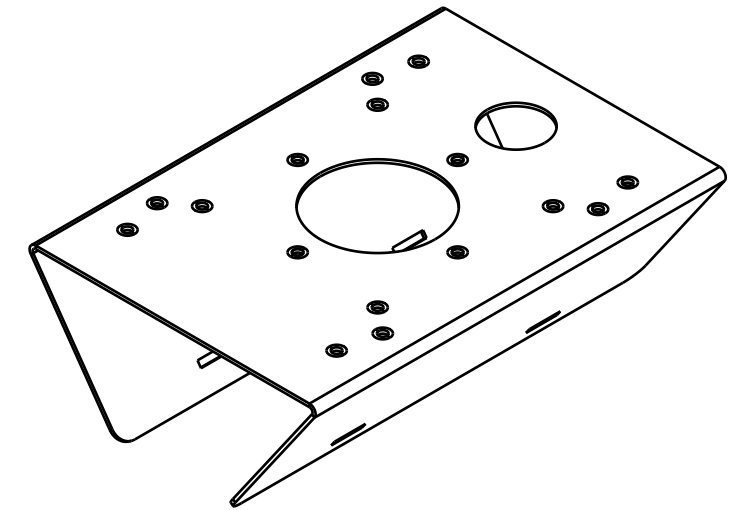

Mounting point	Compatible wall mount	Mounting size
Mounting holes labeled 1	DWC-P230WMW	4.01" x 5.59" (102x142mm)
Mounting holes labeled 2	DWC-PZWM	4.13" x 4.33" (105x110mm)
Mounting holes labeled 3	DWC-WMJUNCW	Ø 4.76" (Ø 121mm)
Mounting holes labeled 4	All other dome camera wall mount brackets	Ø 4.76" (Ø 121mm)
Mounting holes labeled 5	DWC-BLJUNC(-W), DWC-PBJUNC	Ø 3.07" (Ø 78mm)

DATE	SCALE	MATERIAL	TYPE
10/2021		Aluminum	Fixed
		DESCRIPTION DWC-PMB-WLW Pole mount bracket for bullet and white vandal dome cameras	