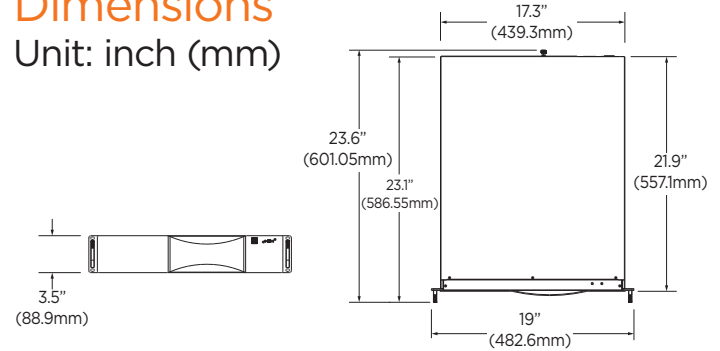

Blackjack[®] P-RACK[™]

Servers Powered by DW Spectrum[®] IPVMS

2U 8-bay chassis server with RAID DW-BJPR2UxT / DW-BJPR2UxT-LX

NDAA/TAA
COMPLIANT PRODUCTS

Dimensions Unit: inch (mm)

Summary

Blackjack[®] P-Rack[™] servers are NDAA and TAA compliant and can record and manage single- and multi-sensor IP cameras of any resolution with a maximum of 600Mbps throughput. Standard features include Intel[®] i7[®], Windows[®] 10 IoT or Linux[®] Ubuntu[®] 18.04 LTS OS on separate SSD and 2x NIC cards. Blackjack P-Rack servers come preloaded with the DW Spectrum[®] IPVMS suite, can be configured with 64-96TB RAID5 recording storage and come with our 5 year limited warranty.