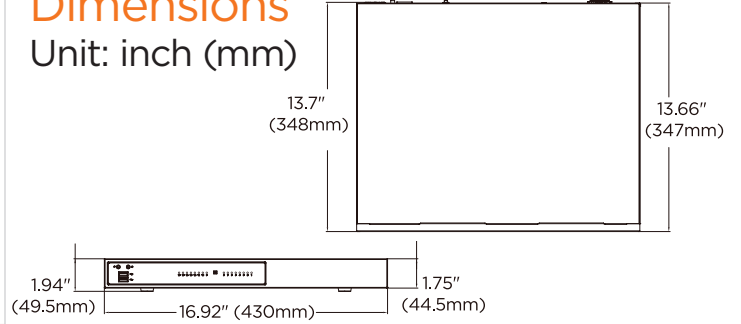

NDAA/TAA
COMPLIANT PRODUCT

8-40TB

24CH
16x PoE

DW Spectrum

5 YEAR

8-40TB Storage 24 Channels Total 16 Channels PoE Linux OS on SSD Quad-Core Processor DW Spectrum Limited Warranty

Dimensions

Unit: inch (mm)