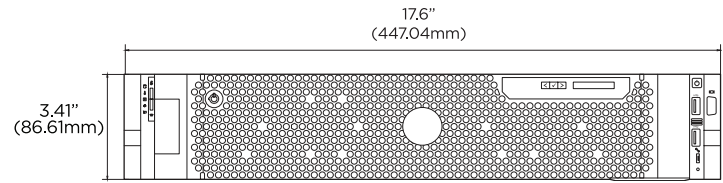

Dimensions

Unit: Inch (mm)

Specifications

DESCRIPTION	Blackjack Rack DW-BJRR2XxxT	
Included IP licenses	8	
Form factor	2U rack mount	
Operating system	Windows 10 IoT Enterprise LTSC	
	Ubuntu Desktop 20.04.5 LTS	
	Windows Server 2019 Standard	
CPU	2x Intel Xeon Silver processors	
Memory	32GB (4x 8GB)	
Ethernet port	6x 1GB Base-T Ethernet Ports, 2x 10G SFP+ Fiber, iDRAC9 Enterprise	
System	Max video storage rate (Mbps)	600Mbps
	Maximum HDD	18x SAS HDDs
Storage	Maximum storage	Max raw 360TB
	RAID options	OS RAID 1, Data RAID5, RAID6
Video-out	Outputs	3 x mini DisplayPort (1 x mini-DP to true HD adapter included)
	Video card	NVIDIA T400 2GB
Preloaded VMS software	DW Spectrum [®] IPVMS	
Remote clients	Cross-platform - Windows [®] , Linux Ubuntu [®] and Mac [®]	
Mobile apps	iOS [®] and Android [®]	
Keyboard and mouse	Included	
Rail kit	Included	
Power supply	1100W dual power supply*	
Operating temperature	41°F-104°F (5°C-40°C)	
Operating humidity	5-85% RH	
Dimension (WxDxH)	17.6" x 31.9" x 3.41" (447.04 x 810.26 x 86.61mm)	
Other certification	NDAA, TAA, UL, FCC and CE	
Warranty	5 year warranty with next-day on-site repair ^{**}	