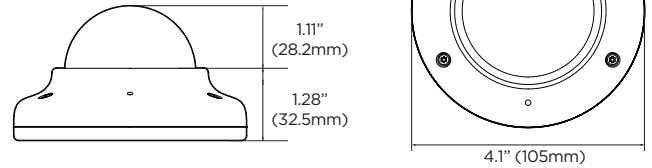

Dimensions

Unit: Inch (mm)

Summary

This MEGApiX® IVA+™ IP camera is your gateway to powerful video analytics features. It is NDAA compliant and provides 2.1MP/1080p resolution at real-time 30fps and the convenience of audio input through built-in microphone. The MEGApiX IVA+ cameras have a powerful engine to detect and classify people, vehicles and objects in real-time with support for logical rules. This camera includes 2.8 and 4.0mm fixed lens options, simultaneous H.265/H.264/MJPEG codec support and Star-Light Plus™ color in near-total darkness technology for quality video in any lighting condition, all in an IP67-rated, IK-10 impact resistant ultra low-profile vandal dome housing. All MEGApiX® cameras are ONVIF conformant, assuring their successful integration with any open platform solution on the market.