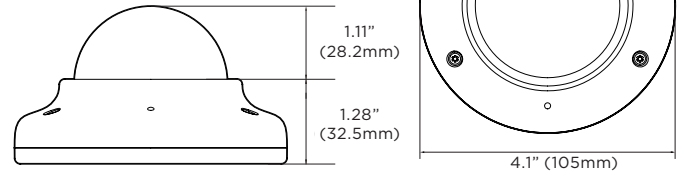

Features

- 2.1MP/1080p 1/2.8" image sensor at real-time 30fps
- Star-Light Plus™ color in near-total darkness technology
- Intelligent Video Analytics (IVA) with extended features (IVA+)
- Seamless integration and control of IVA rules with DW Spectrum® IPVMS
- Reduce false alarms
- Increase your recording storage with logic rules and smart recording
- 2.8mm fixed lens (DWC-MPV72Wi28TW)
- 4.0mm fixed lens (DWC-MPV72Wi4TW)
- 6.0mm fixed lens (DWC-MPV72Wi6TW)
- True Wide Dynamic Range (WDR)
- Triple codecs (H.265, H.264, MJPEG) with simultaneous streaming
- 80' Smart IR™ with intelligent camera sync
- Ultra low-profile vandal dome camera
- Smart DNR™ 3D digital noise reduction
- True day/night mechanical IR cut filter
- Programmable privacy zones
- Auto gain control (AGC)
- Auto white balance (AWB)
- Motion detection
- Micro SD/SDHC/SDXC class 10 card slot (card not included)
- PoE class 2 and DC12V
- UL listed
- NDAA compliant
- IP67 dust-tight and waterproof to 3 feet
- IK 10-rated impact-resistant
- 5 year warranty

Accessories (optional)

Dimensions

Unit: Inch (mm)

Specifications

IMAGE	
Image sensor	2.1MP/1080p 1/2.8" CMOS
Total pixels	1945 (H) X 1109 (V)
Minimum scene illumination	0.05 lux (color) (DWC-MPV72Wi28TW)
	0.05 lux (color) (DWC-MPV72Wi4TW)
	0.05 lux (color) (DWC-MPV72Wi6TW)
	0.0 lux (B/W)
LENS	
Focal length	2.8mm, F2.0 (DWC-MPV72Wi28TW) 4.0mm, F2.6 (DWC-MPV72Wi4TW) 6.0mm, F2.0 (DWC-MPV72Wi6TW)
Lens type	Fixed lens
HFOV / VFOV	111° / 62° (DWC-MPV72Wi28TW) 86° / 46° (DWC-MPV72Wi4TW) 55° / 30° (DWC-MPV72Wi6TW)
IR distance	80ft range
OPERATIONAL	
Intelligent Video Analytics	IVA: intrusion, line crossing, counting line, loitering, enter, exit, tamper
	IVA+: object removed, tailgating, direction, stopped, appear, disappear, object left, logical rules
Shutter mode	Auto, manual, anti-flicker, slow shutter
Shutter speed	1/15 - 1/32000
Slow shutter	1/2, 1/3, 1/5, 1/6, 1/7.5, 1/10
Auto gain control	Auto
Day and night	Auto, day (color), night (B/W)
Smart DNR™ 3D Digital Noise Reduction	3D-DNR
Wide Dynamic Range (WDR) dB	True WDR, 120dB
Privacy zone	16 programmable privacy masks
Mirror and flip	Yes
Alarm notifications	Notifications via e-mail notifications, FTP and SD card recording
Memory slot	Micro SD / SDHC / SDXC (card not included)
NETWORK	
LAN	RJ45 (10/100Base-T)
Video compression type	H.265, H.264, MJPEG
Resolution	H.265: 2.1MP/1080p, 720p, VGA, D1, CIF H.264: 2.1MP/1080p, 720p, VGA, D1, CIF MJPEG: 1280x720, 800x600, VGA, 768x432, D1, CIF
Frame rate	Up to 30fps at all resolutions
Video bitrate	100Kbps - 10Mbps, multi-rate for preview and recording
Bitrate control	Multi streaming CBR/VBR at H.264, H.265 (controllable frame rate and bandwidth)
Streaming capability	Dual-stream at different rates and resolutions
IP	IPv4, IPv6
Protocol	TCP/IP, UDP, AutoIP, RTP (UDP/TCP), RTSP, NTP, HTTP, HTTPS, SSL, DNS, DDNS, DHCP, FTP, SMTP, ICMP, SNMPv1/v2/v3 (MIB-2), ONVIF
Security	HTTPS (TLS), IP filtering, 802.1x, digest authentication (ID/PW)
ONVIF conformance	Yes
Web viewer	OS: Windows®, Mac® OS, Linux® Browser: Internet Explorer®, Google Chrome®, Mozilla Firefox®, Safari® NOTE: Chrome browser is recommended for IVA configuration
Video management software	DW Spectrum® IPVMS
ENVIRONMENTAL	
Operating temperature	-4°F - 122°F (-20°C - 50°C)
Operating humidity	10-90% (non-condensing)
IP and IK rating	IP67-rated, IK10 impact-resistant
Other certifications	UL listed, CE, FCC, RoHS
ELECTRICAL	
Power requirement	DC 12V, PoE IEEE 802.3af Class2. (Adapter not included)
Power consumption	DC12V: max 3.7W, PoE: max 5.5W
MECHANICAL	
Material	Aluminum vandal housing, polycarbonate dome
Dimensions	4.13" x 2.4" (105 x 61mm)
Weight	0.79lbs (0.36kg)
Warranty	5 year warranty