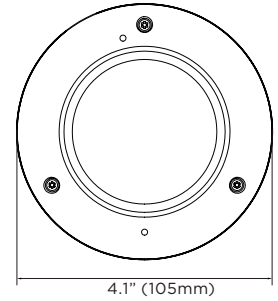

Summary

This MEGApix® IVA+™ IP camera is your gateway to powerful video analytics features. It is NDAA compliant and provides 5MP resolution at real-time 30fps. The MEGApix IVA+ cameras have a powerful engine to detect and classify people, vehicles and objects in real-time with support for logical rules. This camera includes 2.8, 4.0 and 6.0mm fixed lens options, simultaneous H.265/H.264/MJPEG codec support and Star-Light Plus™ color in near-total darkness technology for quality video in any lighting condition, all in an IP67-rated, IK-10 impact resistant ultra low-profile vandal dome housing. All MEGApix® cameras are ONVIF conformant, assuring their successful integration with any open platform solution on the market.

Features

- 5MP 1/2.8" image sensor at real-time 30fps
- Star-Light Plus™ color in near-total darkness technology
- Intelligent Video Analytics (IVA) with extended features (IVA+)
- Seamless integration and control of IVA rules with DW Spectrum® IPVMS
- Reduce false alarms
- Increase your recording storage with logic rules and smart recording
- 2.8mm fixed lens (DWC-MPV75Wi28TW)
- 4.0mm fixed lens (DWC-MPV75Wi4TW)
- 6.0mm fixed lens (DWC-MPV75Wi6TW)
- True Wide Dynamic Range (WDR)
- Triple codecs (H.265, H.264, MJPEG) with simultaneous streaming
- 80' Smart IR™ with intelligent camera sync
- Ultra low-profile vandal dome camera
- Smart DNR™ 3D digital noise reduction
- True day/night mechanical IR cut filter
- Programmable privacy zones
- Auto gain control (AGC)
- Auto white balance (AWB)
- Motion detection
- Micro SD/SDHC/SDXC class 10 card slot (card not included)
- PoE class 3 and DC12V
- UL listed
- NDAA compliant
- IP67 dust-tight and waterproof to 3 feet
- IK 10-rated impact-resistant
- 5 year warranty