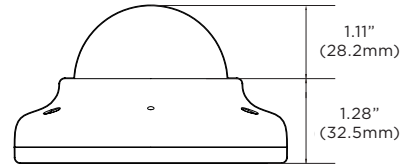

Dimensions

Unit: Inch (mm)

Summary

This MEGApix® IVA+™ IP camera is your gateway to powerful video analytics features. It is NDAA compliant and provides 5MP resolution at real-time 30fps. The MEGApix IVA+ cameras have a powerful engine to detect and classify people, vehicles and objects in real-time with support for logical rules. This camera includes 2.8, 4.0 and 6.0mm fixed lens options, simultaneous H.265/H.264/MJPEG codec support and Star-Light Plus™ color in near-total darkness technology for quality video in any lighting condition, all in an IP67-rated, IK-10 impact resistant ultra low-profile vandal dome housing. All MEGApix® cameras are ONVIF conformant, assuring their successful integration with any open platform solution on the market.