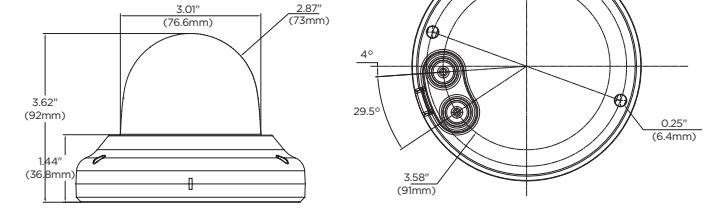

Accessories (Optional)

Dimensions

Unit: Inch (mm)

Specifications

IMAGE	
Image sensor	4K 1/2.8" CMOS sensor
Total pixels	3952 (H) x 2320 (V)
Active pixels	3840 (H) X 2160 (V)
Minimum scene illumination	0.18 lux (color) 0 lux (B/W)
S/N ratio	50dB
Video output	Local video output CVBS 1.0V p-p (75Ω), 4:3 aspect ratio
LENS	
Focal length	2.8mm, F2.0
Lens type	Fixed lens
Horizontal Field of view (HFOV)	105.5°
Vertical Field of view (VFOV)	56.3°
IR distance	100ft range
I/O	
Audio in/out	1/1
Audio compression	G.711
Alarm in/out	1/1
OPERATIONAL	
Intelligent Video Analytics	IVA: intrusion, line crossing, counting line, loitering, enter, exit, tamper IVA+: object removed, tailgating, direction, stopped, appear, disappear, object left, logical rules
Shutter mode	Auto, manual, anti-flicker, slow shutter
Shutter speed	1/15 - 1/32000
Slow shutter	1/2,1/3,1/5,1/6,1/7.5, 1/10
Auto gain control	Auto
Day and night	Auto, day (color), night (B/W)
Smart DNR™ 3D Digital Noise Reduction	3D-DNR
Wide Dynamic Range (WDR)	True WDR
Wide Dynamic Range (WDR) dB	120dB
White balance	Yes
Privacy zones	16 programmable privacy masks
Backlight compensation (BLC)	Yes
Mirror and flip	Yes
Alarm notifications	Notifications via email, FTP, alarm output and SD card recording
Memory slot	Micro SD/SDHC/SDXC class 10 card (not included)
NETWORK	
LAN	1000Base-T (1Gbps)
Video compression type	H.265, H.264, MJPEG
Resolution	H.265: QFHD, 2.1MP/1080p, 720p, VGA, D1, CIF H.264: QFHD, 2.1MP/1080p, 720p, VGA, D1, CIF MJPEG: 2.1MP/1080p, 720p, 800x600, VGA, 768x432, D1, CIF
Frame rate	Up to 30fps at all resolutions
Video bitrate	100Kbps - 10Mbps, multi-rate for preview and recording
Bitrate control	Multi-streaming CBR/VBR at H.265 (controllable frame rate and bandwidth)
Streaming capability	Dual-stream at different rates and resolutions
IP	IPv4
Protocol	TCP/IP, UDP, AutoIP, RTP (UDP/TCP), RTSP, NTP, HTTP, HTTPS, SSL, DNS, DDNS, DHCP, FTP, SMTP, ICMP, SNMPv1/v2/v3 (MIB-2), ONVIF
Security	HTTPS (TLS), IP filtering, 802.1x, digest authentication
ONVIF conformance	Yes
Web viewer	OS: Windows® 7, Windows® 8, Windows® 10 Browser: IE, Chrome, Firefox
Video management software	DW Spectrum™ IPVMS
ENVIRONMENTAL	
Operating temperature	-4°F - 122°F (-20°C - 50°C)
Operating humidity	10-90% RH, (non-condensing)
IK rating	IK10 impact-resistant
IP rating	IP67-rated
Other certifications	CE, FCC, RoHS
ELECTRICAL	
Power requirement	DC12V, PoE IEEE 802.3af Class 3 (Adapter not included)
Power consumption	DC12V: 8W, 666mA PoE: 9.6W, 200mA
MECHANICAL	
Material	Aluminum vandal housing, polycarbonate dome
Dimensions	4.92" x 3.62" (125 x 92mm)
Weight	1.14 lbs (0.52 kg)
Warranty	5 year warranty