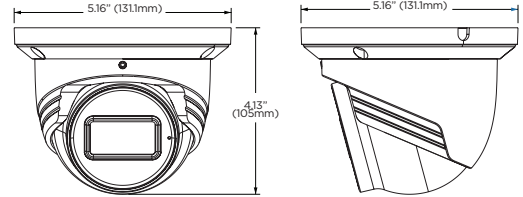

Mounting accessories (Optional)

Dimensions

unit: Inch (mm)

Specifications

IMAGE	
Image sensor	5MP 1/2.7" CMOS
Total pixels	2592 (H) x 1944 (V)
Minimum scene illumination	0.01 lux (color) 0.0 lux (B/W)
S/N ratio	50dB
LENS	
Focal length	2.8 - 12mm, F1.4
Lens type	Vari-focal lens with motorized zoom and auto-focus
Field of view (FoV)	95.1° - 30°
IR distance	164ft range
I/O	
Audio in / out	1 audio input and 1 microphone built-in
Audio compression	G.711A / U
OPERATIONAL	
Shutter mode	Auto, manual
Shutter speed	1/30s - 1/100000s
Auto gain control	Auto
Day / night	Auto, day (color), night (B/W), schedule
Smart DNR™ 3D digital noise reduction	3D DNR
Wide dynamic range (WDR)	True WDR low, middle, high
Wide dynamic range (WDR) dB	120dB
Privacy zone	4 programmable privacy masks
Camera analytics	Line crossing, perimeter intrusion, video tampering detection (scene change, video blur, abnormal color detection), object classification (differentiate humans from objects)
Backlight compensation (BLC)	Yes
DeFog	Yes
Mirror and flip	Yes
Alarm notifications	Notifications via email or FTP server
Memory slot	Micro SD / SDHC / SDXC card up to 256GB (card not included)
NETWORK	
LAN	802.3 compliance 10/100 LAN
Video compression type	H.265, H.264, MJPEG
Resolution	5MP, 4MP, 2K, 3MP, 2.1MP/1080P, 720P (60Hz: 1 - 30fps; 50Hz: 1-25fps) HFR mode: 1080P / 720P (60Hz : 1 - 60fps; 50Hz: 1-50fps)
Frame rate	Up to 30fps at all resolutions
Video bitrate	64 Kbps - 8 Mbps
Bitrate control	Multi-streaming CBR/VBR at H.264/ H.265 (controllable frame rate and bandwidth)
Streaming capability	Dual-stream at different rates and resolutions
IP	IPv4, IPv6
Protocol	UDP, IPv4, IPv6, DHCP, NTP, RTSP, RTP, RTCP, ICMP, IGMP, PPPoE, DDNS, SMTP, FTP, SNMP,HTTP, 802.1x, UPnP, HTTPs, QoS
Security	IP filtering, MAC filtering, authentication (ID/PW), SSL/TSL
ONVIF conformance	Yes
Web viewer	OS: Windows® Browser: Internet Explorer
Video management software	DW Spectrum® IPVMS
ENVIRONMENTAL	
Operating temperature	-22°F - 140°F (-30°C - 60°C)
Operating humidity	95% RH (non-condensing)
IP rating	IP67-rated
Other certifications	FCC, CE, ROHS, POE, ONVIF
ELECTRICAL	
Power requirement	DC 12V, PoE IEEE 802.3af Class 3. (Adapter not included)
Power consumption	9W
MECHANICAL	
Material	Metal turret housing
Dimensions	5.16" x 4.13" (131.1 x 105 mm)
Weight	1.45 lb (0.66 kg)
Warranty	5 year warranty