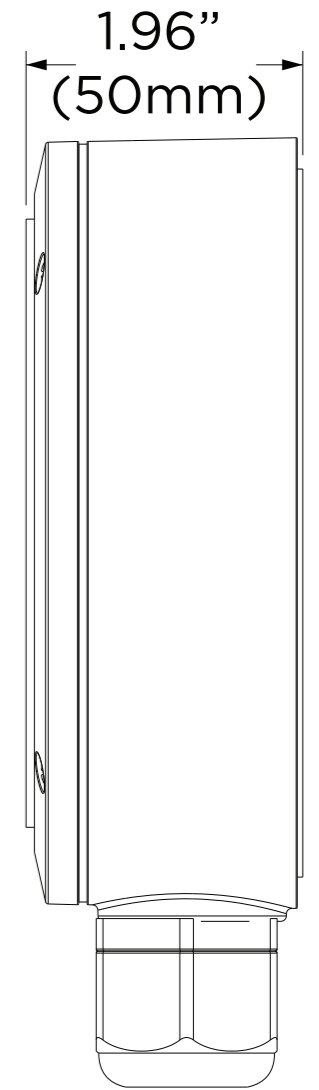

DATE	SCALE	MATERIAL	TYPE
04/2024		Aluminum	Fixed
DW	DESCRIPTION	DWC-MT9CMJ Ceiling mount bracket and junction box for T9 turret cameras with fixed lens	

DATE	SCALE	MATERIAL	TYPE
04/2024		Aluminum	Fixed
	DESCRIPTION DWC-MT9CMJ Ceiling mount bracket and junction box for T9 turret cameras with fixed lens		