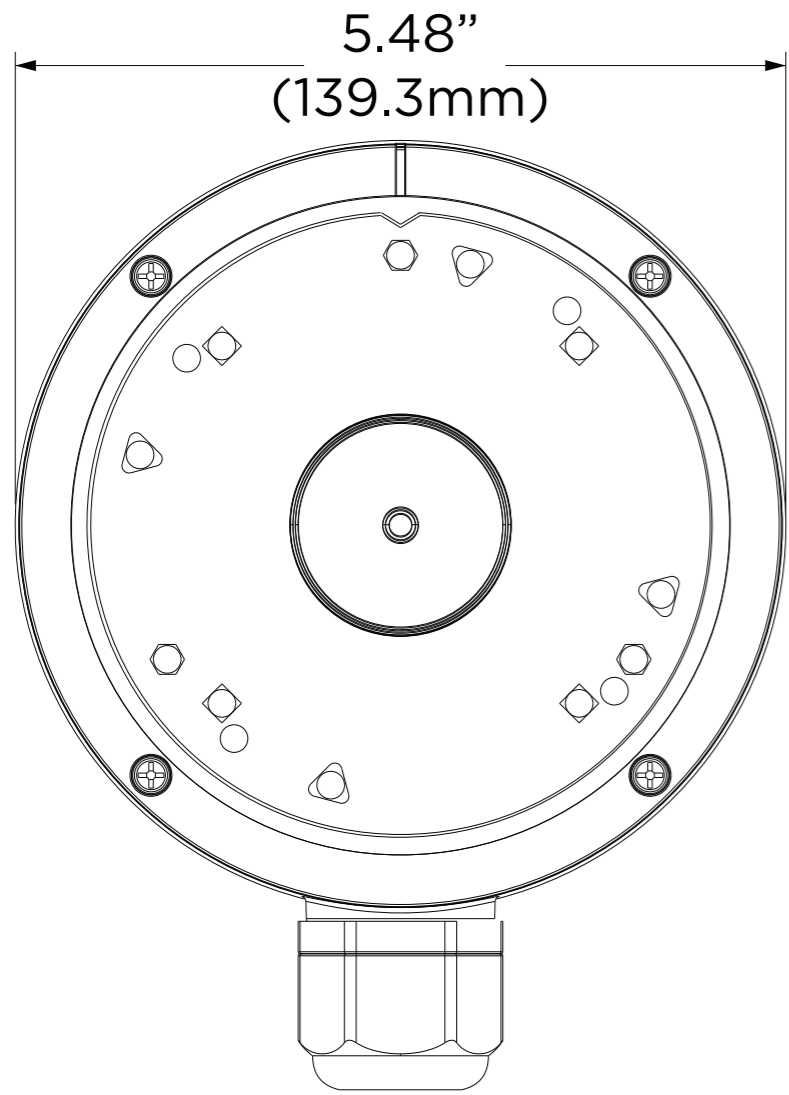

DATE	SCALE	MATERIAL	TYPE
04/2024		Aluminum	Fixed
DW	DESCRIPTION	DWC-MT9CMJ Ceiling mount bracket and junction box for T9 turret cameras with fixed lens	

DATE	SCALE	MATERIAL	TYPE
04/2024		Aluminum	Fixed
	DESCRIPTION DWC-MT9CMJ Ceiling mount bracket and junction box for T9 turret cameras with fixed lens		