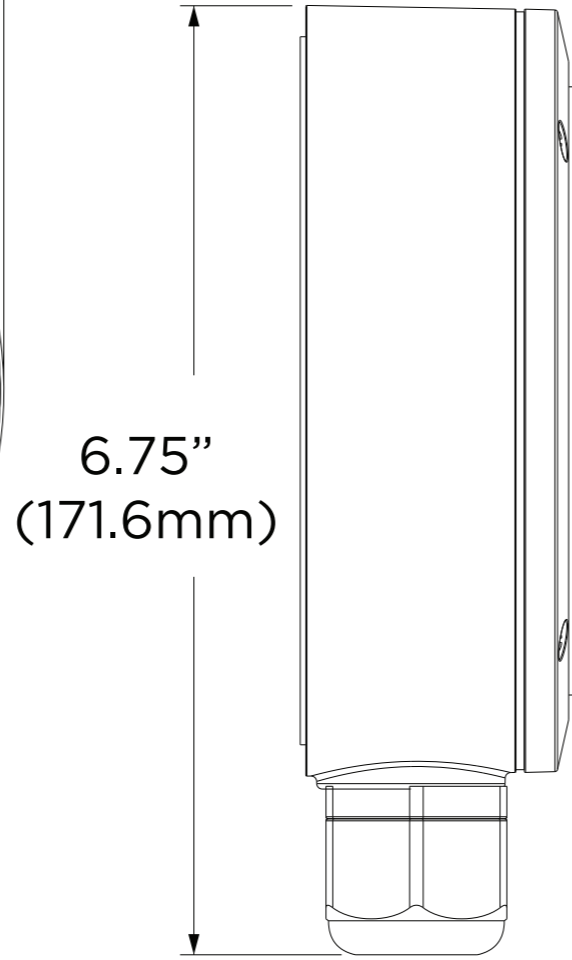

DATE	SCALE	MATERIAL	TYPE
04/2024		Aluminum	Fixed
DW	DESCRIPTION	DWC-MT9CMJ Ceiling mount bracket and junction box for T9 turret cameras with fixed lens	

DATE	SCALE	MATERIAL	TYPE
04/2024		Aluminum	Fixed
	DESCRIPTION DWC-MT9CMJ Ceiling mount bracket and junction box for T9 turret cameras with fixed lens		