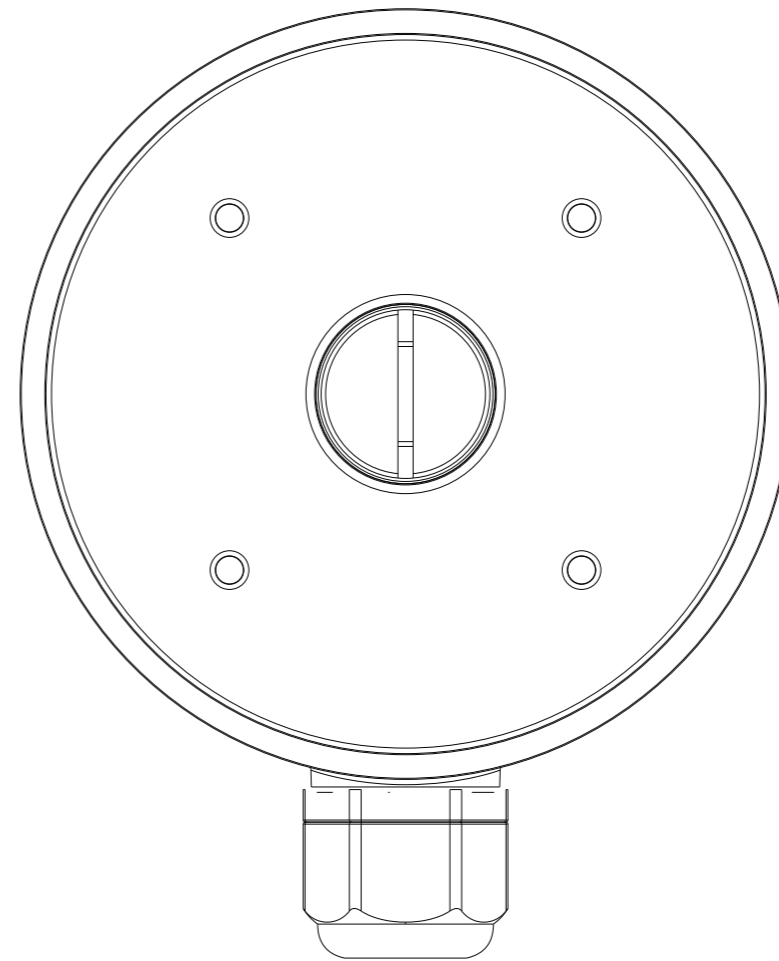

DATE	SCALE	MATERIAL	TYPE
04/2024		Aluminum	Fixed
DW	DESCRIPTION	DWC-MT9CMJ Ceiling mount bracket and junction box for T9 turret cameras with fixed lens	

DATE	SCALE	MATERIAL	TYPE
04/2024		Aluminum	Fixed
	DESCRIPTION DWC-MT9CMJ Ceiling mount bracket and junction box for T9 turret cameras with fixed lens		