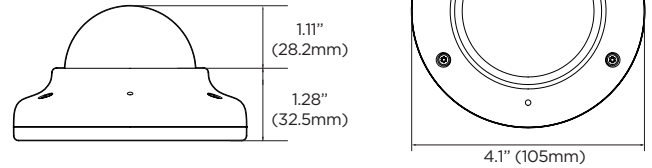

Accessories (optional)

Dimensions

Unit: Inch (mm)

Specifications

IMAGE	
Image sensor	2.1MP/1080p 1/2.8" CMOS
Total pixels	1945 (H) X 1109 (V)
Minimum scene illumination	0.05 lux (color) (DWC-MV72Wi28ATW) 0.09 lux (color) (DWC-MV72Wi4ATW) 0.0 lux (B/W)
LENS	
Focal length	2.8mm, F2.0 (DWC-MV72Wi28ATW) 4.0mm, F2.6 (DWC-MV72Wi4ATW)
Lens type	Fixed lens
HFOV / VFOV	111° / 62° (DWC-MV72Wi28ATW) 86° / 46° (DWC-MV72Wi4ATW)
IR distance	80ft range
I/O	1 (microphone built-in) / 0 outputs, G.711
Audio in / out, compression	NOTE: The camera should be installed approximately 3-6ft (1-2 meters) from a person speaking in a normal tone (50-60 dB).
OPERATIONAL	
Intelligent Video Analytics	IVA: intrusion, line crossing, counting line, loitering, enter, exit, tamper IVA+: object removed, tailgating, direction, stopped, appear, disappear, object left, logical rules
Shutter mode	Auto, manual, anti-flicker, slow shutter
Shutter speed	1/15 - 1/32000
Slow shutter	1/2, 1/3, 1/5, 1/6, 1/7.5, 1/10
Auto gain control	Auto
Day and night	Auto, day (color), night (B/W)
Smart DNR™ 3D Digital Noise Reduction	3D-DNR
Wide Dynamic Range (WDR)	True WDR, 120dB
Privacy zones	16 programmable privacy masks
Mirror and flip	Yes
Alarm notifications	Notifications via e-mail notifications, FTP and SD card recording
Memory slot	Micro SD / SDHC / SDXC (card not included)
NETWORK	
LAN	RJ45 (10/100Base-T)
Video compression type	H.265, H.264, MJPEG
Resolution	H.265: 2.1MP/1080p, 720p, VGA, D1, CIF H.264: 2.1MP/1080p, 720p, VGA, D1, CIF MJPEG: 1280x720, 800x600, VGA, 768x432, D1, CIF
Frame rate	Up to 30fps at all resolutions
Video bitrate	100Kbps - 10Mbps, multi-rate for preview and recording
Bitrate control	Multi-streaming CBR/VBR at H.264, H.265 (controllable frame rate and bandwidth)
Streaming capability	Dual-stream at different rates and resolutions
IP	IPv4, IPv6
Protocol	TCP/IP, UDP, AutoIP, RTP (UDP/TCP), RTSP, NTP, HTTP, HTTPS, SSL, DNS, DDNS, DHCP, FTP, SMTP, ICMP, SNMPv1/v2/v3 (MIB-2), ONVIF
Security	HTTPS (TLS), IP filtering, 802.1x, digest authentication (ID/PW)
ONVIF conformance	Yes
OS	OS: Windows®, Mac® OS, Linux®
Web viewer	Browser: Internet Explorer®, Google Chrome®, Mozilla Firefox®, Safari® NOTE: Chrome browser is recommended for IVA configuration
Video management software	DW Spectrum® IPVMS
ENVIRONMENTAL	
Operating temperature	-4°F - 122°F (-20°C - 50°C)
Operating humidity	10-90% (non-condensing)
IP and IK rating	IP67-rated, IK10 impact resistant
Other certifications	UL listed, CE, FCC, RoHS
ELECTRICAL	
Power requirement	DC 12V, PoE IEEE 802.3af Class2. (Adapter not included)
Power consumption	DC12V: max 3.7W PoE: max 5.5W
MECHANICAL	
Material	Aluminum vandal housing, polycarbonate dome
Dimensions	4.13" x 2.4" (105 x 61mm)
Weight	0.79 lbs (0.36kg)
Warranty	5 year warranty