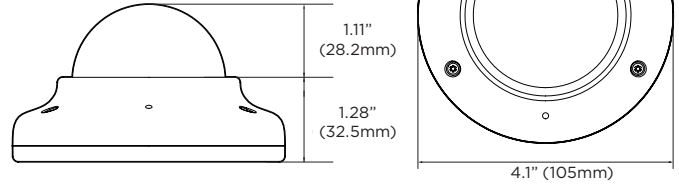

Features

- 2.1MP/1080p 1/2.8" image sensor at real-time 30fps
- Star-Light Plus™ color in near-total darkness technology
- Intelligent Video Analytics (IVA)
- Extended Intelligent Video Analytics (IVA+ required)
- Seamless integration and control of IVA rules with DW Spectrum® IPVMS
- Reduce false alarms
- Increase your recording storage with logic rules and smart recording
- 2.8mm fixed lens (DWC-MV72Wi28TW)
- 4.0mm fixed lens (DWC-MV72Wi4TW)
- 6.0mm fixed lens (DWC-MV72Wi6TW)
- True Wide Dynamic Range (WDR)
- Triple codecs (H.265, H.264, MJPEG) with simultaneous streaming
- 80' Smart IR™ with intelligent camera sync
- Ultra low-profile vandal dome camera
- Smart DNR™ 3D digital noise reduction
- True day/night mechanical IR cut filter
- Programmable privacy zones
- Auto gain control (AGC)
- Auto white balance (AWB)
- Motion detection
- Micro SD/SDHC/SDXC class 10 card slot (card not included)
- PoE class 2 and DC12V
- UL listed
- NDAA compliant
- IP67 dust-tight and waterproof to 3 feet
- IK 10-rated impact-resistant
- 5 year warranty

Accessories (optional)

Dimensions

Unit: Inch (mm)

Specifications

IMAGE	
Image sensor	2.1MP/1080p 1/2.8" CMOS
Total pixels	1945 (H) X 1109 (V)
Minimum scene illumination	0.05 lux (color) (DWC-MV72Wi28TW) 0.09 lux (color) (DWC-MV72Wi4TW) 0.05 lux (color) (DWC-MV72Wi6TW) 0.0 lux (B/W)
LENS	
Focal length	2.8mm, F2.0 (DWC-MV72Wi28TW) 4.0mm, F2.6 (DWC-MV72Wi4TW) 6.0mm, F2.0 (DWC-MV72Wi6TW)
Lens type	Fixed lens
HFOV / VFOV	111° / 62° (DWC-MV72Wi28TW) 86° / 46° (DWC-MV72Wi4TW) 55° / 30° (DWC-MV72Wi6TW)
IR distance	80ft range
OPERATIONAL	
Intelligent Video Analytics	IVA: intrusion, line crossing, counting line, loitering, enter, exit, tamper IVA+: object removed, tailgating, direction, stopped, appear, disappear, object left, logical rules
Shutter mode	Auto, manual, anti-flicker, slow shutter
Shutter speed	1/15 - 1/32000
Slow shutter	1/2, 1/3, 1/5, 1/6, 1/7.5, 1/10
Auto gain control	Auto
Day and night	Auto, day (color), night (B/W)
Smart DNR™ 3D Digital Noise Reduction	3D-DNR
Wide Dynamic Range (WDR) dB	True WDR, 120dB
Privacy zone	16 programmable privacy masks
Mirror and flip	Yes
Alarm notifications	Notifications via e-mail notifications, FTP and SD card recording
Memory slot	Micro SD / SDHC / SDXC (card not included)
NETWORK	
LAN	RJ45 (10/100Base-T)
Video compression type	H.265, H.264, MJPEG
Resolution	H.265: 2.1MP/1080p, 720p, VGA, D1, CIF H.264: 2.1MP/1080p, 720p, VGA, D1, CIF MJPEG: 1280x720, 800x600, VGA, 768x432, D1, CIF
Frame rate	Up to 30fps at all resolutions
Video bitrate	100Kbps - 10Mbps, multi-rate for preview and recording
Bitrate control	Multi streaming CBR/VBR at H.264, H.265 (controllable frame rate and bandwidth)
Streaming capability	Dual-stream at different rates and resolutions
IP	IPv4, IPv6
Protocol	TCP/IP, UDP, AutoIP, RTP (UDP/TCP), RTSP, NTP, HTTP, HTTPS, SSL, DNS, DDNS, DHCP, FTP, SMTP, ICMP, SNMPv1/v2/v3 (MIB-2), ONVIF
Security	HTTPS (TLS), IP filtering, 802.1x, digest authentication (ID/PW)
ONVIF conformance	Yes
Web viewer	OS: Windows®, Mac® OS, Linux® Browser: Internet Explorer®, Google Chrome®, Mozilla Firefox®, Safari® NOTE: Chrome browser is recommended for IVA configuration
Video management software	DW Spectrum® IPVMS
ENVIRONMENTAL	
Operating temperature	-4°F - 122°F (-20°C - 50°C)
Operating humidity	10-90% (non-condensing)
IP and IK rating	IP67-rated, IK10 impact-resistant
Other certifications	UL listed, CE, FCC, RoHS
ELECTRICAL	
Power requirement	DC 12V, PoE IEEE 802.3af Class2. (Adapter not included)
Power consumption	DC12V: max 3.7W, PoE: max 5.5W
MECHANICAL	
Material	Aluminum vandal housing, polycarbonate dome
Dimensions	4.13" x 2.4" (105 x 61mm)
Weight	0.79lbs (0.36kg)
Warranty	5 year warranty