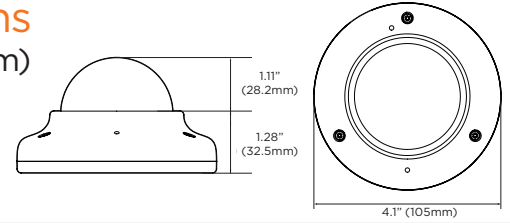

## Dimensions

Unit: Inch (mm)

## Summary

This NDA-compliant MEGApix® IP camera provides 5MP resolution at real-time 30fps and includes 2.8, 4.0 and 6.0mm fixed lens options and The camera is powered by Star-Light Plus™ color in near-total darkness technology for quality video in any lighting conditions, all in an IP67-rated, IK-10 impact resistant ultra low-profile vandal dome housing.