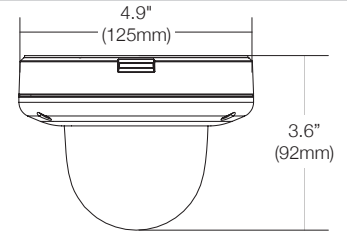

Accessories (Optional)

DWC-V1CNMW
Corner mount

DWC-VFJUNCW
Junction box

DWC-VFCMW
Ceiling mount bracket

DWC-VFWMW
Wall mount bracket

Dimensions

Unit: Inch (mm)

Specifications