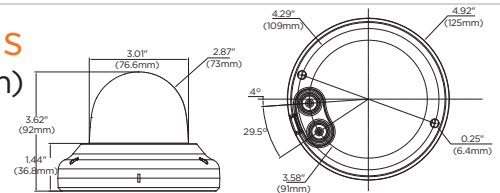

Accessories (Optional)

Dimensions

Unit: Inch (mm)

Specifications

IMAGE	
Image sensor	4K 1/2.8" CMOS sensor
Total pixels	3952 (H) x 2320 (V)
Active pixels	3840 (H) X 2160 (V)
Minimum scene illumination	0.18 lux (color) 0 lux (B/W)
S/N ratio	50dB
Video output	Local video output CVBS 1.0V p-p (75Ω), 4:3 aspect ratio
LENS	
Focal length	2.8mm, F2.0
Lens type	Fixed lens
Horizontal Field of view (HFOV)	105.5°
Vertical Field of view (VFOV)	56.3°
IR distance	100ft range
I/O	
Audio in/out	1/1
Audio compression	G.711
Alarm in/out	1/1
OPERATIONAL	
Intelligent Video Analytics	IVA: intrusion, line crossing, counting line, loitering, enter, exit, tamper IVA+: object removed, tailgating, direction, stopped, appear, disappear, object left, logical rules, logical rules
Shutter mode	Auto, manual, anti-flicker, slow shutter
Shutter speed	1/15 - 1/32000
Slow shutter	1/2, 1/3, 1/5, 1/6, 1/7.5, 1/10
Auto gain control	Auto
Day and night	Auto, day (color), night (B/W)
Smart DNR™ 3D Digital Noise Reduction	3D-DNR
Wide Dynamic Range (WDR)	True WDR
Wide Dynamic Range (WDR) dB	120dB
White balance	Yes
Privacy zones	16 programmable privacy masks
Backlight compensation (BLC)	Yes
Mirror and flip	Yes
Alarm notifications	Notifications via email, FTP, alarm output and SD card recording
Memory slot	Micro SD/SDHC/SDXC class 10 card (not included)
NETWORK	
LAN	1000Base-T (1Gbps)
Video compression type	H.265, H.264, MJPEG
Resolution	H.265: QFHD, 2.1MP/1080p, 720p, VGA, D1, CIF H.264: QFHD, 2.1MP/1080p, 720p, VGA, D1, CIF MJPEG: 2.1MP/1080p, 720p, 800x600, VGA, 768x432, D1, CIF
Frame rate	Up to 30fps at all resolutions
Video bitrate	100Kbps - 10Mbps, multi-rate for preview and recording
Bitrate control	Multi-streaming CBR/VBR at H.265 (controllable frame rate and bandwidth)
Streaming capability	Dual-stream at different rates and resolutions
IP	IPv4
Protocol	TCP/IP, UDP, AutoIP, RTP (UDP/TCP), RTSP, NTP, HTTP, HTTPS, SSL, DNS, DDNS, DHCP, FTP, SMTP, ICMP, SNMPv1/v2/v3 (MIB-2), ONVIF
Security	HTTPS (TLS), IP filtering, 802.1x, digest authentication
ONVIF conformance	Yes
Web viewer	OS: Windows® 7, Windows® 8, Windows® 10 Browser: IE, Chrome, Firefox
Video management software	DW Spectrum® IPVMS
ENVIRONMENTAL	
Operating temperature	-4°F - 122°F (-20°C - 50°C)
Operating humidity	10-90% RH, (non-condensing)
IK rating	IK10 impact-resistant
IP rating	IP67-rated
Other certifications	UL listed, CE, FCC, RoHS
ELECTRICAL	
Power requirement	DC12V, PoE IEEE 802.3af Class 3 (Adapter not included)
Power consumption	DC12V: 8W, 666mA PoE: 9.6W, 200mA
MECHANICAL	
Material	Aluminum vandal housing, polycarbonate dome
Dimensions	4.92" x 3.62" (125 x 92mm)
Weight	1.14 lbs (0.52 kg)
Warranty	5 year warranty