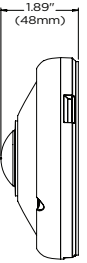

Accessories (Optional)

DWC-V1CNMW
Corner mount

DWC-VFCMW
Ceiling mount bracket

DWC-VFJUNCW
Junction box

DWC-VFWMW
Wall mount bracket

Dimensions

Unit: Inch (mm)

Specifications