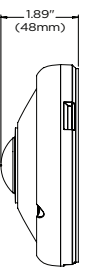

Accessories (Optional)

DWC-V1CNMW
Corner mount

DWC-VFCMW
Ceiling mount bracket

DWC-VFJUNCW
Junction box

DWC-VFWMW
Wall mount bracket

Dimensions

Unit: Inch (mm)

Specifications