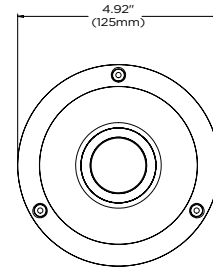

Accessories (Optional)

DWC-V1CNMW
Corner mount

DWC-VFCMW
Ceiling mount bracket

DWC-VFJUNCW
Junction box

DWC-VFWMW
Wall mount bracket

Dimensions

Unit: Inch (mm)

Specifications