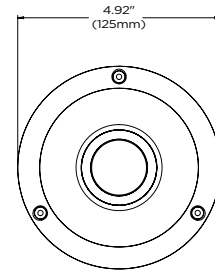

Accessories (Optional)

DWC-V1CNMW
Corner mount

DWC-VFCMW
Ceiling mount bracket

DWC-VFJUNCW
Junction box

DWC-VFWMW
Wall mount bracket

Dimensions

Unit: Inch (mm)

Specifications