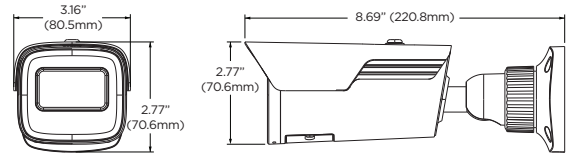

Mounting accessories (Optional)

Dimensions

Unit: Inch (mm)

Specifications

| | |
|------------------------------|---|
| IMAGE | |
| Image sensor | 4MP 1/3" CMOS |
| Total pixels | 2560 x 1440 |
| Minimum scene illumination | 0.005 lux (color) 0.0 lux (B/W) |
| S/N ratio | 50dB |
| LENS | |
| Focal length | 2.8mm, F1.6 |
| Lens type | Fixed lens |
| Horizontal Field of View | 94° |
| Vertical Field of View | 50° |
| IR distance | 164ft range |
| I/O | |
| Audio in / out | 1 audio input and 1 microphone built-in |
| Audio compression | G.711A / U |
| OPERATIONAL | |
| Shutter mode | Auto, manual |
| Shutter speed | 1/2s - 1/100000s |
| Auto gain control | Auto |
| Day / night | Auto, day (color), night (B/W), schedule |
| 3D NDR | Smart DNR™ 3D digital noise reduction |
| Wide dynamic range (WDR) | True WDR, 120dB |
| Privacy zone | 8 programmable privacy masks |
| Video analytics | Line crossing, perimeter intrusion, video tampering detection (scene change, video blur, abnormal color) |
| Backlight compensation (BLC) | Yes |
| Mirror and flip | Yes |
| Alarm notifications | Notifications via email or FTP server |
| Memory slot | Micro SD, SDHC, SDXC up to 256GB (card not included) |
| NETWORK | |
| LAN | 802.3 compliance 10/100 LAN |
| Video compression type | H.265, H.264, MJPEG |
| Resolution | 4MP, 3MP, 2.1MP/1080P, 720P, D1, 480x240, CIF (60Hz: 1 - 30fps; 50Hz: 1-25fps) |
| Frame rate | Up to 30fps at all resolutions |
| Video bitrate | 64 Kbps - 8 Mbps |
| Bitrate control | Multi-streaming CBR/VBR at H.264/ H.265 (controllable frame rate and bandwidth) |
| Streaming capability | Dual-stream at different rates and resolutions Maximum three (3) connections/streams at a time |
| IP | IPv4, IPv6 |
| IK rating | IK10-rated housing, IK03-rated glass cover |
| Protocol | UDP, IPv4, IPv6, DHCP, NTP, RTSP, RTP, RTCP, ICMP, IGMP, PPPoE, DDNS, SMTP, FTP, SNMP, HTTP, 802.1x, UPnP, HTTPs, QoS |
| Security | IP filtering, MAC filtering, authentication (ID/PW), SSL/TLS |
| ONVIF conformance | Yes |
| Web viewer | OS: Windows®, Mac® OS, Linux® Browser: MS Edge, IE, Chrome, Firefox |
| Video management software | DW Spectrum® IPVMS |
| ENVIRONMENTAL | |
| Operating temperature | -22°F - 140°F (-30°C - 60°C) |
| Operating humidity | 0-95% RH (non-condensing) |
| IP rating | IP67-rated |
| Other certifications | FCC, CE, ROHS, ONVIF, NDA |
| ELECTRICAL | |
| Power requirement | DC 12V, PoE (Adapter not included) |
| Power consumption | <8W |
| MECHANICAL | |
| Material | Metal bullet housing |
| Dimensions | 8.69" x 3.16" x 2.77" (220.8 x 80.5 x 70.6 mm) |
| Weight | 1.52 lb (0.69 kg) |
| Warranty | 5 year warranty |