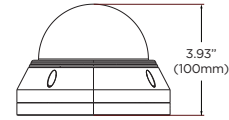

Mounting accessories (Optional)

DWC-MV9CMJ2
Ceiling mount
bracket and
junction box

DWC-MV9JUNC2
Junction box

DWC-MV9WMJ2
Wall mount bracket
and junction box

Dimensions

Unit: Inch (mm)

Specifications

IMAGE	
Image sensor	4MP 1/3" CMOS
Total pixels	2560 x 1440
Minimum scene illumination	0.005 lux (color) 0.0 lux (B/W)
S/N ratio	50dB
LENS	
Focal length	2.8 - 12mm, F1.4
Lens type	Vari-focal lens with motorized zoom and auto-focus
Field of view (FoV)	92°-31°
IR distance	164ft range
I/O	
Audio in / out	1 audio input and 1 microphone built-in/ 1 output
Audio compression	G.711A / U
Event Trigger	Motion alarm/sensor alarm
Pre-Post Recording	Pre: 1-5 sec. Post: 1-120 sec.
OPERATIONAL	
Shutter mode	Auto, manual
Shutter speed	1/2s - 1/1000000s
Auto gain control	Auto
Day / night	Auto, day (color), night (B/W), schedule
Smart DNR™ 3D digital noise reduction	3D DNR
Wide dynamic range (WDR)	True WDR low, middle, high
Wide dynamic range (WDR) dB	120dB
Privacy zone	8 programmable privacy masks
Video analytics	Line crossing, perimeter intrusion, video tampering detection (scene change, video blur, abnormal color detection)
Backlight compensation (BLC)	Yes
Mirror and flip	Yes
Alarm notifications	Notifications via email or FTP server
Memory slot	Micro SD / SDHC / SDXC card up to 256GB (card not included)
NETWORK	
LAN	802.3 compliance 10/100 LAN
Video compression type	H.265, H.264, MJPEG
Resolution	4MP, 3MP, 2.1MP/1080P, 720P, D1, 480x240, CIF (60Hz: 1 - 30fps; 50Hz: 1-25fps)
Frame rate	Up to 30fps at all resolutions
Video bitrate	64 Kbps - 8 Mbps
Bitrate control	Multi-streaming CBR/VBR at H.264/ H.265 (controllable frame rate and bandwidth)
Streaming capability	Dual-stream at different rates and resolutions Maximum three (3) connections/streams at a time
IP	IPv4, IPv6
Protocol	UDP, IPv4, IPv6, DHCP, NTP, RTSP, RTP, RTCP, ICMP, IGMP, PPPoE, DDNS, SMTP, FTP, SNMP, HTTP, 802.1x, UPnP, HTTPS, QoS
Security	IP filtering, MAC filtering, authentication (ID/PW), SSL/TSL
ONVIF conformance	Yes
Web viewer	OS: Windows®, Mac® OS, Linux® Browser: MS Edge, IE, Chrome, Firefox
Video management software	DW Spectrum® IPVMS
ENVIRONMENTAL	
Operating temperature	-22°F - 140°F (-30°C - 60°C)
Operating humidity	0-95% RH (non-condensing)
IP rating	IP67-rated
IK rating	IK10 impact-resistant
Other certifications	FCC, CE, ROHS, ONVIF, NDAA
ELECTRICAL	
Power requirement	DC 12V, PoE IEEE 802.3af Class 3. (Adapter not included)
Power consumption	<7.5W
MECHANICAL	
Material	Metal vandal housing, polycarbonate dome
Dimensions	5.55" x 3.93" (141 x 100 mm)
Weight	1.94 lb (0.88 kg)
Warranty	5 year warranty