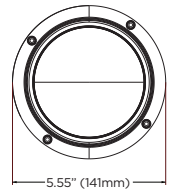

Mounting accessories (Optional)

DWC-MV9CMJ2
Ceiling mount
bracket and
junction box

DWC-MV9JUNC2
Junction box

DWC-MV9WMJ2
Wall mount bracket
and junction box

Dimensions

Unit: Inch (mm)

Specifications

IMAGE	
Image sensor	4MP 1/3" CMOS
Total pixels	2560 x 1440
Minimum scene illumination	0.005 lux (color) 0.0 lux (B/W)
S/N ratio	50dB
LENS	
Focal length	2.8 - 12mm, F1.4
Lens type	Vari-focal lens with motorized zoom and auto-focus
Field of view (FoV)	92°-31°
IR distance	164ft range
I/O	
Audio in / out	1 audio input and 1 microphone built-in/ 1 output
Audio compression	G.711A / U
Event Trigger	Motion alarm/sensor alarm
Pre-Post Recording	Pre: 1-5 sec. Post: 1-120 sec.
OPERATIONAL	
Shutter mode	Auto, manual
Shutter speed	1/2s - 1/1000000s
Auto gain control	Auto
Day / night	Auto, day (color), night (B/W), schedule
Smart DNR™ 3D digital noise reduction	3D DNR
Wide dynamic range (WDR)	True WDR low, middle, high
Wide dynamic range (WDR) dB	120dB
Privacy zone	8 programmable privacy masks
Video analytics	Line crossing, perimeter intrusion, video tampering detection (scene change, video blur, abnormal color detection)
Backlight compensation (BLC)	Yes
Mirror and flip	Yes
Alarm notifications	Notifications via email or FTP server
Memory slot	Micro SD / SDHC / SDXC card up to 256GB (card not included)
NETWORK	
LAN	802.3 compliance 10/100 LAN
Video compression type	H.265, H.264, MJPEG
Resolution	4MP, 3MP, 2.1MP/1080P, 720P, D1, 480x240, CIF (60Hz: 1 - 30fps; 50Hz: 1-25fps)
Frame rate	Up to 30fps at all resolutions
Video bitrate	64 Kbps - 8 Mbps
Bitrate control	Multi-streaming CBR/VBR at H.264/ H.265 (controllable frame rate and bandwidth)
Streaming capability	Dual-stream at different rates and resolutions Maximum three (3) connections/streams at a time
IP	IPv4, IPv6
Protocol	UDP, IPv4, IPv6, DHCP, NTP, RTSP, RTP, RTCP, ICMP, IGMP, PPPoE, DDNS, SMTP, FTP, SNMP, HTTP, 802.1x, UPnP, HTTPS, QoS
Security	IP filtering, MAC filtering, authentication (ID/PW), SSL/TSL
ONVIF conformance	Yes
Web viewer	OS: Windows®, Mac® OS, Linux® Browser: MS Edge, IE, Chrome, Firefox
Video management software	DW Spectrum® IPVMS
ENVIRONMENTAL	
Operating temperature	-22°F - 140°F (-30°C - 60°C)
Operating humidity	0-95% RH (non-condensing)
IP rating	IP67-rated
IK rating	IK10 impact-resistant
Other certifications	FCC, CE, ROHS, ONVIF, NDAA
ELECTRICAL	
Power requirement	DC 12V, PoE IEEE 802.3af Class 3. (Adapter not included)
Power consumption	<7.5W
MECHANICAL	
Material	Metal vandal housing, polycarbonate dome
Dimensions	5.55" x 3.93" (141 x 100 mm)
Weight	1.94 lb (0.88 kg)
Warranty	5 year warranty