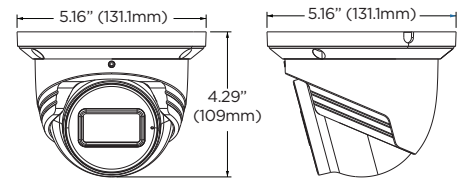

Dimensions

unit: Inch (mm)

Summary

These MEGAPIX® IP cameras are NDA compliant and deliver crystal-clear images at 4MP resolution and real-time 30fps. The IP67-rated turret camera features a 2.8-12mm vari-focal lens with motorized zoom and a 360° camera gimbal for absolute view adjustment. Added intelligence includes line crossing, perimeter intrusion and video tampering detection. All MEGAPIX cameras are ONVIF conformant, assuring their successful integration with any open platform solution on the market.