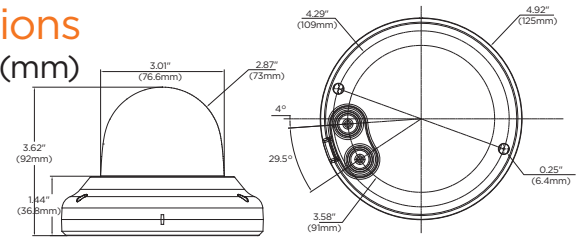

Accessories (Optional)

Dimensions

Unit: Inch (mm)

Specifications

IMAGE	
Image sensor	4K 1/2.8" CMOS sensor
Total pixels	3864(H) X 2228(V)
Active pixels	3840(H) x 2160(V)
Minimum scene illumination	0.09 lux (color) 0 lux (B/W)
S/N ratio	50dB
Test monitor video output	Local video output CVBS 1.0V p-p (75Ω), 4:3 aspect ratio
LENS	
Focal length	2.7-13.5mm, F1.4
Lens type	Vari-focal p-iris lens with motorized zoom and auto-focus
Horizontal Field of view (HFOV)	33.1°-90.3°
Vertical Field of view (VFOV)	18.9°-49°
IR distance	100ft range
Optical zoom / digital zoom	5x optical zoom
I/O	
Audio input/output	1 microphone built-in/1 output
Audio compression	G.711
Alarm input/output	1 input/1 output
Event trigger	Motion alarm, network loss, temperature anomaly, illegal login, schedule, sensor detection
INTELLIGENT VIDEO ANALYTICS	
Deep learning analytics	Deep Learning object tracking
Analytics filters	Zones and lines, tamper, metadata, intrusion, line crossing, counting, counting lines, appear, disappear, stopped, enter, exit, direction, tailgating, dwell, logical rules
OPERATIONAL	
Shutter mode	Auto, manual, anti-flicker, slow shutter
Shutter speed	1/15 - 1/32000
Slow shutter	1/2, 1/3, 1/5, 1/6, 1/7.5, 1/10
Auto gain control	Auto
Day and night	TDN, Auto, day (color), night (B/W)
Digital Noise Reduction (DNR)	Smart DNR™ 3D DNR
Wide Dynamic Range (WDR)	True WDR
Wide Dynamic Range (WDR) dB	120dB
White balance	Yes
Privacy zones	16 programmable privacy masks
Mirror and flip	Yes
Alarm notifications	Notifications via email, FTP, alarm output and SD card recording
Memory slot	Micro SD/SDHC/SDXC class 10 card (not included)
NETWORK	
LAN	1000Base-T (1Gbps)
Video compression type	H.265, H.264, MJPEG H.265: 3840x2160, 2592x1944, 2560x1440, 1920x1080, 1280x720, 640x480, 640x360, 352x288, 352x240 H.264: 3840x2160, 2592x1944, 2560x1440, 1920x1080, 1280x720, 640x480, 640x360, 352x288, 352x240 MJPEG: 1920x1080, 1280x720, 800x600, 768x432, 704x576, 704x480, 640x480, 640x360, 352x288, 352x240
Resolution	
Frame rate	Up to 30fps at all resolutions 100Kbps - 25Mbps
Video bitrate	multi-rate for preview and recording
Bitrate control	Multi-streaming CBR/VBR at H.265 (controllable frame rate and bandwidth)
Streaming capability	dual-stream at different rates and resolutions
IP	IPv4
Protocol	TCP/IP, UDP, AutoIP, RTP (UDP/TCP), RTSP, NTP, HTTP, HTTPS, SSL, DNS, DDNS, DHCP, FTP, SMTP, ICMP, SNMPv1/v2/v3 (MIB-2), ONVIF
Security	HTTPS (TLS), IP filtering, 802.1x, digest authentication
SIP/VoIP support	SIP VoIP
ONVIF conformance	Yes
Web viewer	OS: Windows®, Mac® OS, Linux® Browser: Internet Explorer®, Google Chrome®, Mozilla Firefox®, Safari®
Video management software	DW Spectrum® IPVMS
ENVIRONMENTAL	
Operating temperature	-4°F - 122°F (-20°C - 50°C)
Operating humidity	10-90% RH, (non-condensing)
IK rating	IK10 impact-resistant
IP rating	IP67-rated
Other certifications	CE, FCC, RoHS, UL, NDAA, TAA
ELECTRICAL	
Power requirement	DC12V, PoE IEEE 802.3af Class3 (Adapter not included)
Power consumption	DC12V: 10.2W, 850mA, PoE: 12.5W
MECHANICAL	
Material	Aluminum die-casting vandal housing, polycarbonate dome
Dimensions	4.92" x 3.62" (125 x 92mm)
Weight	1.14 lbs (0.52 kg)
Warranty	5 year warranty