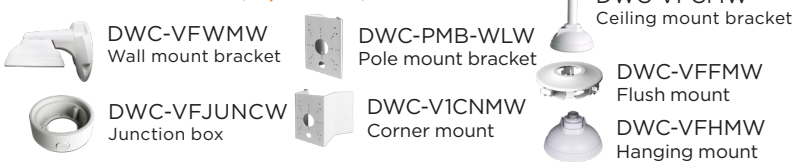

Accessories (Optional)