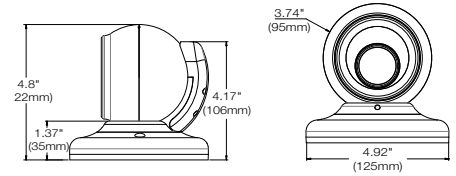

Dimensions

Unit: Inch (mm)