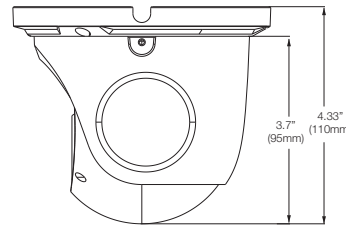

## Dimensions

unit: Inch (mm)

## Summary

This MEGApix<sup>®</sup> IP camera provides 4MP resolution at real-time 30fps with multiple analytics features that elevate the camera to the next level. Added intelligence includes line crossing, perimeter intrusion and video tampering detection. The IP66-rated turret camera housing features a 360° camera gimbal for absolute view adjustment of the camera's auto focus lens. All MEGApix<sup>®</sup> cameras are ONVIF conformant, assuring their successful integration with any open platform solution on the market.