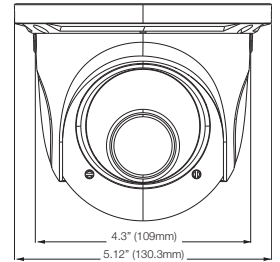

## Dimensions

unit: Inch (mm)

## Summary

This MEGApix<sup>®</sup> IP camera provides 4MP resolution at real-time 30fps with multiple analytics features that elevate the camera to the next level. Added intelligence includes line crossing, perimeter intrusion and video tampering detection. The IP66-rated turret camera housing features a 360° camera gimbal for absolute view adjustment of the camera's auto focus lens. All MEGApix<sup>®</sup> cameras are ONVIF conformant, assuring their successful integration with any open platform solution on the market.