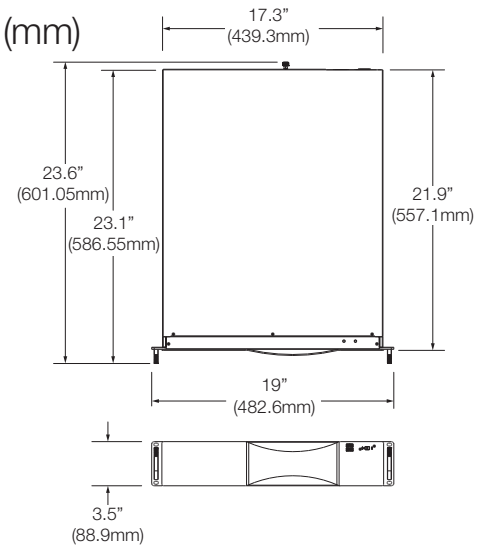

Blackjack® P-Rack™ Network Video Recorder DW-BJPR2UxT / DW-BJPR2UxT-LX

Dimensions

Unit: inch (mm)

Specifications

MODEL	DW-BJPR2UxT / DW-BJPR2UxT-LX	
Maximum IP cameras	128	
Included IP licenses	4	
Form factor	2U rack mount	
Operating system		Windows® 10 Pro (DW-BJPR2UxT) Linux Ubuntu® (DW-BJPR2UxT-LX)
	OS on SSD	150GB SSD
CPU	Intel® i7® Processor	
Memory	16GB	
NIC	2x gigabit ethernet (RJ45)	
	Option: DW-R4NIC - Upgrade QUAD GB NIC Card *	
System	Max video storage rate (Mbps)	600 Mbps
	Maximum hard drives	1 x SSD + 7 x HDD
Storage	Maximum Storage	60TB RAID 5 (50TB usable storage)
	Outputs	True HD output or VGA or DVI
Video-out	Video card	GeForce 210 512MB Option: DW-RV4H - 4 head HD video card*
	Resolution	HD 1080p
Pre-loaded VMS software	DW Spectrum® IPVMS	
Unlimited remote clients	Cross platform - Windows®, Linux® and Mac®	
Mobile apps	iOS® and Android®	
DW Spectrum® IP video management software	Industries most powerful VMS engine - with Intelligent HD dual stream management	
	Automatic camera discovery - auto-detect and connect to 1,000s of supported IP cameras at every resolution ONVIF Profile S conformant	
	Alarm input / relay output and audio recording supported	
Keyboard & mouse	Included	
Railkit	Included	
Power	400W**	
Operating temperature and humidity	41°F~-104°F / 20~90% RH	
Dimension (WxDxH) (inches)	17.32" x 26" x 3.5" (439.9 x 660.4 x 88.9 mm)	
Warranty	5 year limited	