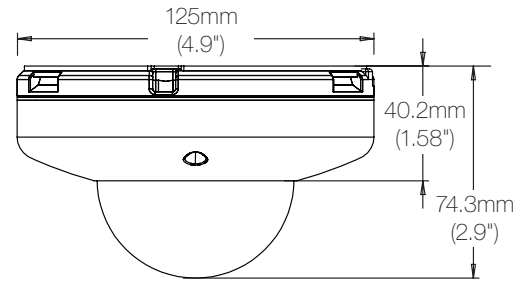

Dimensions

unit : mm (inch)

Summary

The MF21M4TIR MEGApix® camera is a dual codec Surface Mount Outdoor Dome network camera that provides 1080P megapixel resolution at 30 frames per second. The camera's advanced technologies such as True Day and Night, 3D-DNR, WDR, and Smart IR will deliver the best images in any type of environment. And Power over Ethernet will simplify installation by connecting both power and network through a single cable.

Features

- 2.1 Megapixel Image Sensor (1080P, 30fps)
- Wide Dynamic Range (WDR)
- Dual Codecs (H.264, MJPEG) with Simultaneous Streaming
- 4.0mm Fixed Lens
- 30ft Smart IR™
- 3D Digital Noise Reduction (DNR)
- True Day and Night/Mechanical IR Cut Filter
- Auto Gain Control (AGC)
- Auto White Balance (AWB)
- Programmable Privacy Zones
- Motion Detection
- Micro SD / SDHC / SDXC Class 10 Card Slot for Event and Continuous Recording (Card Not Included)
- ONVIF Compliant, Profile S
- IP66 Certified (Weather Resistant)

Specifications

IMAGE	
Image Sensor	1/2.7" 2.0M CMOS
Total Pixels	1928(H) X 1088(V)
Minimum Scene Illumination	F2.0 (30IRE): 0.25 Lux [Color] F2.0 (30IRE): 0.0 Lux [B&W]
LENS	
Focal Length	4.0mm F2.0
Lens Type	Fixed Lens
IR Distance	30ft Range IR
Angle of View	86°
OPERATIONAL	
Shutter Mode	Auto, Manual, Anti-Flicker
Shutter Speed	1/15 ~ 1/32000
Smart DNR™ 3D Digital Noise Reduction	0~11
Auto Gain Control	Auto
Wide Dynamic Range (WDR)	On, Off
Day and Night	Auto, Day (Color), Night (B/W)
Privacy Zones	4 Programmable Privacy Zones
Alarm Notifications	Notifications Via E-mail, FTP Server or SD Card Recording
NETWORK	
LAN	802.3 Compliance 10/100 LAN
Video Compression Type	H.264, MJPEG
Resolution	H.264: 1920x1080 ~ CIF MJPEG: 1280x720 ~ CIF
Frame Rate	Up to 30fps at All Resolutions
Streaming Capability	Dual-Stream at Different Rates and Resolutions
IP	IPv4
Protocol	ONVIF, TCP/IP, UDP, RTP/RTSP(TCP/UDP), NTP, HTTP, DNS, DDNS, DHCP, FTP, SMTP, ICMP
Security	Password authentication, Multi-level user configuration
Maximum User Access	5 Users
ONVIF Conformance	Yes
Web Viewer	OS: Windows®, MAC® OS, Linux® Browser: Internet Explorer, Chrome, Firefox, Safari
Video Management Software	DW Spectrum™ IPVMS
Memory Slot	Micro SD / SDHC / SDXC Card up to 128GB, Card not Included
ENVIRONMENTAL	
Operating Temperature	-4°F ~ 122°F (-20°C ~ 50°C)
Operating Humidity	Less than 90% (Non-Condensing)
IP Rating	IP66 (Protects against dust and high pressure water)
Other Certifications	CE, FCC, RoHS
ELECTRICAL	
Power Requirement	DC 12V, PoE (IEEE802.3af Class 2)
Power Consumption	LED Off: 2.3W, 191mA LED ON: 3.5W, 291mA
MECHANICAL	
Material	Aluminum Die-casting
Dimensions	Ø 125 x 74.3 mm (Ø 4.9 x 2.9 inch)
Weight	1.5 lbs (0.68kg)

Accessories (Optional)