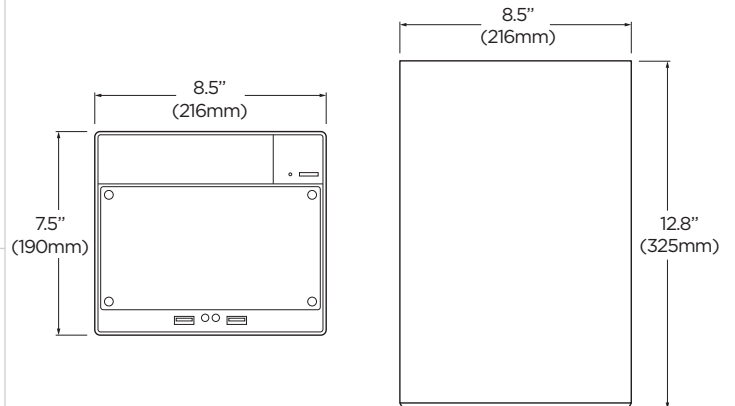

Features

- Supports all ONVIF conformant IP cameras
- Storage options 4-20TB internal storage
- Record and manage single- and multi-sensor IP cameras of any resolution up to 96 2.1MP cameras at 30fps and a maximum of 480Mbps throughput
- Support for up to three (3) (MEGApix[®] PANO[™] 48 megapixel multi-sensor camera (DWC-PZV2M72T)
- 4 mini display port output (true HD output adapter included)
- Dual network ports
- Windows[®] 10 Pro OS
- Hosting DW Spectrum[®] for setup, configuration, monitoring and recording
- One-time recording license charge, fully transferable between cameras and encoders
- One (1) DW Spectrum[®] IPVMS 4-channel licenses included (DW-SPECTRUMLS004)
- No annual maintenance fees
- Simple enterprise scalability
- Auto device discovery
- Dual stream recording
- USB mouse and keyboard included
- 5 years limited warranty

Available models

- DW-BJCUBE4T-DL - 4TB storage
- DW-BJCUBE8T-DL - 8TB storage
- DW-BJCUBE12T-DL - 12TB storage
- DW-BJCUBE16T-DL - 16TB storage
- DW-BJCUBE20T-DL - 20TB storage

Dimensions

Unit: Inch (mm)

Specifications

PART NUMBER		Blackjack [®] Cube DL [™]
Maximum IP cameras		96
Included IP licenses		4
Form factor		Desktop
Operating system	Windows [®] 10 Pro	DW-BJCUBE [™] XT-DL
	OS on SSD	Yes
CPU		Intel [®] i7 [™] Processor
Memory		16GB
Ethernet port		2x gigabit ethernet (RJ45)
System	Max video storage rate (Mbps)	480Mbps (3 MEGApix [®] 48MP cameras — DWC-PZV2M72T)
	Maximum hard drives	1 x SSD + 2 x SATA HDD
Storage	Maximum storage	20TB
	Outputs	4x mini display port
Video-out	Resolution	HD 1080p
	Pre-loaded VMS	DW Spectrum [™] IPVMS
Remote clients		Cross platform - Windows [®] , Linux Ubuntu [®] and Mac [®]
Mobile apps		iOS [®] and Andriod [®]
Keyboard & mouse		Included
Power supply		300W**
Operating temperature and humidity		41°F-104°F / 20-90% RH
Dimension (WxDxH) (inches)		8.5" x 12.8" x 7.5" (215.9 x 325.1 x 190.5 mm)
Warranty		5 year limited