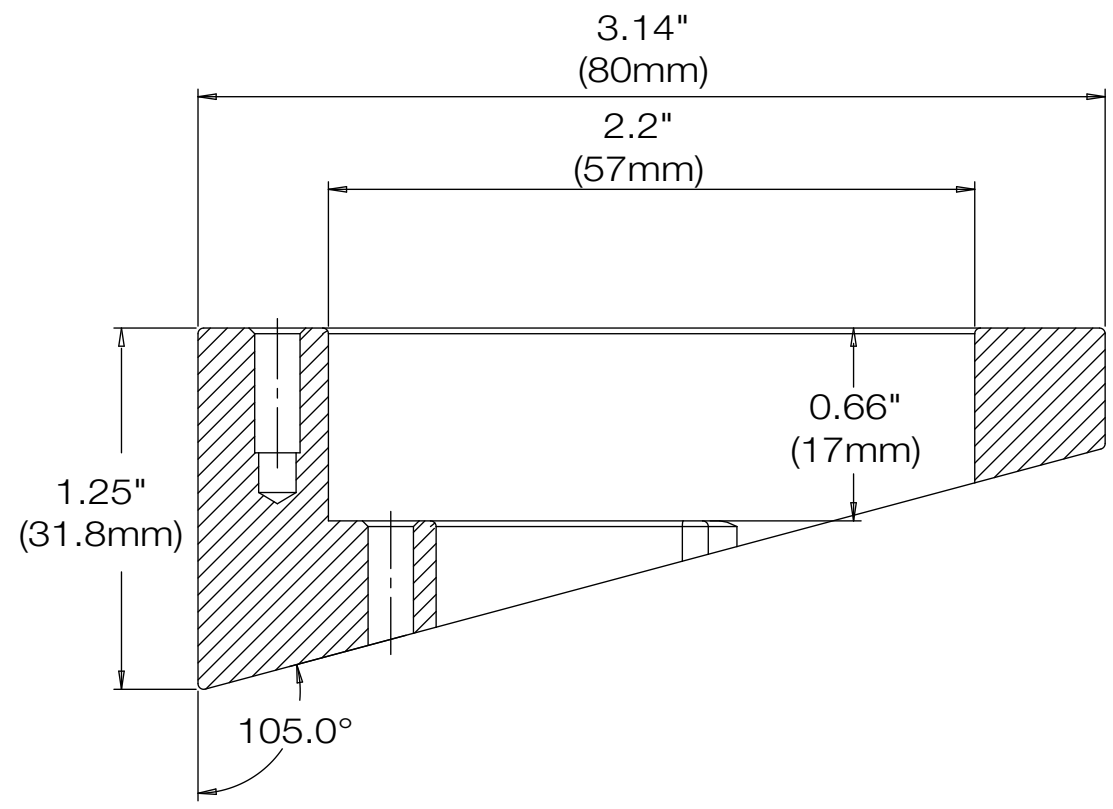

A-A  
1.5 : 1

DATE	SCALE	MATERIAL	TYPE
07/03/2018		Aluminum	Fixed
	DESCRIPTION		
	DWC-MCAM ANGLE MOUNT BRACKET FOR MICRO DOMES		