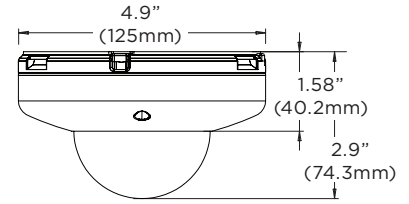

### Dimensions

unit : mm (inch)

**4** Megapixel  
 4.0mm, 6.0mm 8.0mm Fixed Lens Options  
 True WDR  
 Smart IR™  
 IP66 Rated  
**5 YEAR** Warranty