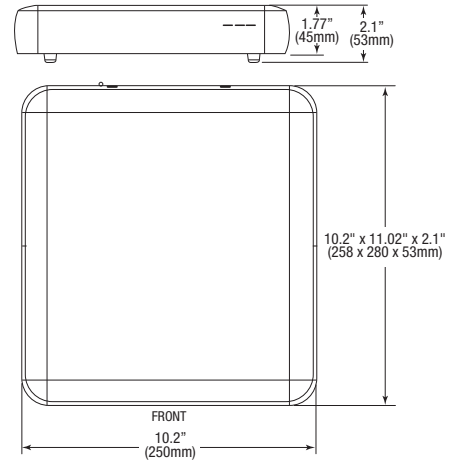

Available models

Non-RAID models:

- DW-BJNAS4T- 4TB storage
- DW-BJNAS6T- 6TB storage
- DW-BJNAS10T- 10TB storage
- DW-BJNAS12T- 12TB storage
- DW-BJNAS20T- 20TB storage

RAID1 models:

- DW-BJNAS8TR- 4TB storage
- DW-BJNAS12TR- 6TB storage
- DW-BJNAS20TR- 10TB storage

Dimensions

unit: inch (mm)

Specifications

PART NUMBER	DW-BJNASxT	DW-BJNASxTR
Operating system	Linux [®] embedded	
Form factor	Desktop	
CPU	ARM Cortex-A9 dual-core@1.0ghz	
RAM	512MB	
Flash memory	128MB	
Maximum hard drives	2 x SATA HDD	
Maximum storage capacity	20TB (2 x 10TB)	10TB (2 x 10TB, RAID1)
RAID	N/A	RAID1
File system	EXT4	
Max. recording channel	12ch with MEGApix [®] CaaS [™] Max 24 2.1MP cameras with Blackjack [®] Bolt [™] and Black- jack [®] Cube [™]	
Max. recording bandwidth	Max. 120Mbps throughput	
LAN	1 x gigabit ethernet (RJ45 connector)	
Protocol	SMB, HTTP, SMTP, NTP	
Remote configuration	DW Spectrum [®] IPVMS Client, Blackjack [®] NAS web viewer	
Supported browsers	Microsoft [®] IE [®] 10 or higher Google [®] Chrome [®] 57 or higher Mac [®] Safari [®] 9 or higher (required) Firefox [®] 43 or higher	
LED indicators	HDD status, power	
Operating temperature	41°F-104°F (5°C-40°C)	
Operating humidity	20-90% (RH) non-condensing	
Power supply	DC 12V	
Power consumption	36W, 3A	
Dimensions (WxDxH)	10.2" x 11.02" x 2.1" (258 x 280 x 53mm)	
Weight	Gross: 4.73lbs (2.1Kg) Net: 3.3lbs (1.5Kg)	Gross: 6.16lbs (2.8Kg) Net: 3.3lbs (1.5Kg)
Warranty	5 year limited	