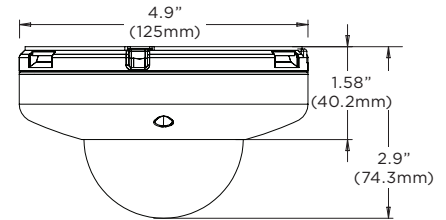

Dimensions

unit: mm (inch)

Specifications

Designed and engineered in U.S.A and Korea

IMAGE	
Image sensor	4MP 1/3" CMOS
Total pixels	2688(H) x 1520(V)
Minimum scene illumination	0.41 lux (color) 0.0 lux (B/W)
Video output	Local video output CVBS 1.0V p-p (75Ω) 4:3 aspect ratio
Resolution	4MP (2560 x 1440)
LENS	
Focal length	4.0mm F2.0
Lens type	Fixed lens
Field of view (fov)	81°
IR distance	50ft range
OPERATIONAL	
Shutter mode	Auto, manual, anti-flicker, slow shutter
Shutter speed	1/30-1/32000
Slow shutter	1-1/5, 1/7.5, 1/10
Auto gain control	Auto
Day / night	Auto, day (Color), night (B/W)
Smart DNR™ 3D digital noise reduction	0-11
Wide dynamic range (WDR)	True WDR (WDR) Off, WDR2x, WDR3x
Wide dynamic range (WDR) dB	120dB
Privacy zone	16 programmable privacy masks
Alarm notifications	Notifications via e-mail, FTP server or SD card recording
NETWORK	
LAN	802.3 compliance 10/100 LAN
Video compression type	H.264, MJPEG
Resolution	H.264: 1440p/1080p/720p/VGA/D1/CIF MJPEG: 1280x720/800x600/VGA/768x432/D1/CIF
Frame rate	Up to 30fps at all resolutions
Video bitrate	100Kbps - 10Mbps, multi-rate for preview and recording
Bitrate control	Multi streaming CBR/VBR at H.264 (Controllable frame rate and bandwidth)
Streaming capability	Dual-stream at different rated and resolutions
IP	IPv4
Protocol	Zero config(Auto IP), ONVIF, TCP/IP, UDP, RTP(UDP/TCP), RTSP, NTP, HTTP, HTTPS, SSL, DNS, DDNS, DHCP, FTP, SMTP, ICMP, SNMPv1/v2c/v3(MIB-2)
Security	HTTPS(SSL), IP filtering, 802.1x, digest authentication (ID/PW)
Maximum user access	5 users
ONVIF conformance	Yes
Web viewer	OS: Windows®, Mac® OS, Linux® Browser: Internet Explorer®, Google Chrome®, Mozilla Firefox®, Safari®
Video management software	DW Spectrum® IPVMS
Number of DW Spectrum® IPVMS licenses included	1 DW Spectrum® IPVMS license
Local server recording	DWC-MF4Wi4C6: 64GB local memory for recording DWC-MF4Wi4C1: 128GB local memory for recording
Max. number of CaaS™ cameras in the Same Network/System	Up to 30 MEGApix® CaaS™ cameras in the same network/system
ENVIRONMENTAL	
Operating temperature	-4°F - 122°F (-20°C - 50°C)
Operating humidity	10-90% RH (non-condensing)
IP rating	IP66 certified
IK rating	IK10 rated impact resistant
Other certifications	CE, FCC, RoHS, UL listed
ELECTRICAL	
Power requirement	DC12V, PoE (IEEE 802.3af class 3). Adaptor not included
Power consumption	DC12V: Max 5.6W PoE: Max 7.4W
MECHANICAL	
Material	Aluminum vandal housing, polycarbonate dome
Dimensions	4.9" x 2.9" (125 x 74.3 mm)
Weight	1.54 lbs (0.7kg)