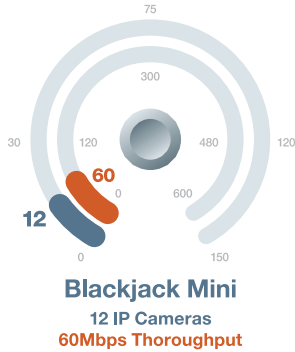

Max throughput and IP camera support

The Blackjack[®] Mini[™] records and manages single- and multi-sensor IP cameras of any resolution up to 12 2.1MP cameras at 30fps and a maximum of 60Mbps throughput