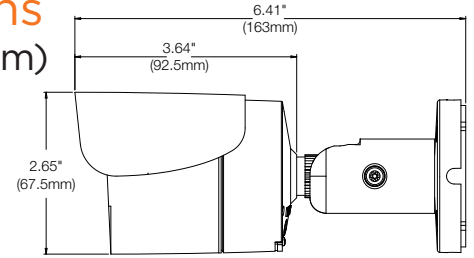

Dimensions

unit: Inch (mm)

Specifications

Designed and engineered in U.S.A and Korea

IMAGE	
Image sensor	2.1MP/1080p 1/2.7" CMOS
Total pixels	1928 (H) x 1088 (V)
Minimum scene illumination	0.41 lux (color) 0.0 lux (B/W)
LENS	
Focal length	DWC-MB721M4TIR: 4.0mm, F2.0 DWC-MB721M8TIR: 8.0mm, F2.0
Lens type	Fixed lens
Field of view (FoV)	DWC-MB721M4TIR: 88° DWC-MB721M8TIR: 42°
IR distance	60ft range
OPERATIONAL	
Shutter mode	Auto, manual, anti-flicker, slow shutter
Shutter speed	1/30 - 1/8000
Slow shutter	1-1/5, 1/7.5, 1/15
Auto gain control	Auto
Day / night	Auto, day (color), night (B/W)
Smart DNR™ 3D digital noise reduction	0 - 11
Wide dynamic range (WDR)	True WDR on, off
Wide dynamic range (WDR) dB	120dB
Privacy zone	16 programmable privacy masks
Backlight Compensation (BLC)	On / off / HSBL
Mirror and flip	Yes
Alarm notifications	Notifications via e-mail, FTP server or SD card recording
Memory slot	Micro SD / SDHC / SDXC up to 128GB (card not included)
NETWORK	
LAN	802.3 compliance 10/100 LAN
Video compression type	H.264, MJPEG
Resolution	H.264: 1080p/720p/VGA/D1/CIF MJPEG: 1280 x 720/800 x 600/VGA/768 x 432/D1/CIF
Frame rate	Up to 30fps at all resolutions
Video bitrate	100Kbps - 10Mbps, multi-rate for preview and recording
Bitrate control	Multi-streaming CBR/VBR at H.264 (controllable frame rate and bandwidth)
Streaming capability	Dual-stream at different rates and resolutions
IP	IPv4
Protocol	ONVIF, TCP/IP, UDP, autoIP, RTP(UDP/TCP), RTSP, NTP, HTTP, HTTPS, SSL, DNS, DDNS, DHCP, FTP, SMTP, ICMP, SNMPv1/v2c/v3(MIB-2)
Security	HTTPS (SSL), IP filtering, 802.1x, digest authentication (ID/PW)
ONVIF conformance	Yes
Web viewer	OS: Windows®, Mac® OS, Linux® Browser: Internet Explorer®, Google Chrome®, Mozilla Firefox®, Safari®
Video management software	DW Spectrum® IPVMS
ENVIRONMENTAL	
Operating temperature	14°F - 122°F (-10°C - 50°C)
Operating humidity	Less than 90% (non-condensing)
IP rating	IP66 certified
Other certifications	CE, FCC, RoHS, UL listed
ELECTRICAL	
Power requirement	DC 12V, PoE (IEEE 802.3af Class 3). (adaptor not included)
Power consumption	DC12V: max 5.6W PoE: max 7.3W
MECHANICAL	
Material	Aluminum bullet housing
Dimensions	6.41" x 2.65" (163 x 67.5 mm)
Weight	1.1 lbs (0.5kg)