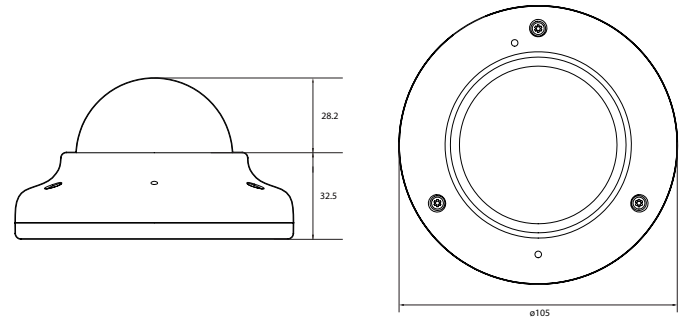

1080P
 2.1MP 1080p Resolution at 30fps

DWC-MV72i4V

- 2.1**
Megapixel
- 4.0mm Fixed Lens
- Smart DNR™
- Smart IR™
- True Day/Night
- IP66 Rated

Dimensions (unit : mm [inch])

Summary

MEGApiX® 2.1MP network cameras provide real-time 1080p High Definition video at 30fps. Advanced technologies include 50ft Smart IR™ and true Day/Night for clear images in challenging lighting conditions. A built-in Web-Server and user-friendly interface make these cameras easy to use. Power over Ethernet simplifies installation by providing both power and the network connection through a single cable. All cameras are ONVIF conformant, assuring their successful integration with other open platform video surveillance products. Housed in our attractive dome enclosure, these cameras provide the industry-leading benefits of MEGApiX® technology at an affordable price.