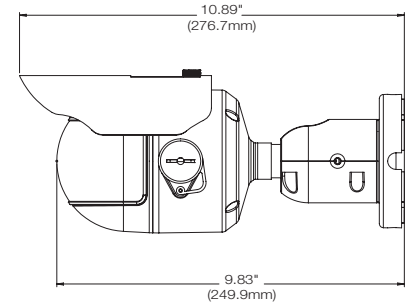

Accessories (Optional)

DWC-BLJUNC-W
White junction box

DWC-EXTIR100
External IR for panoramic bullet cameras

Dimensions

unit: inch (mm)

Specifications

Designed and engineered in U.S.A and Korea

IMAGE	
Image sensor	3x 1/3" CMOS
Total pixels	3x 1920 (H) x 1080 (V)
Minimum scene illumination	0.06 lux (color) 0.01 lux (B/W)
Maximum resolution	6MP (3x 2.1MP/1080p)
LENS	
Focal length	3x 4.3mm, F2.0
Lens type	Fixed lens
Field of view (FoV)	3x 62°
I/O	
Audio in / out	1/1
Alarm in / out	1/1
Audio compression	G.726, G.711, u-law (bi-directional)
OPERATIONAL	
Shutter mode	Auto, manual
Shutter speed	1/30 - 1/30,000
Auto gain control	Max 41dB
Day / night	Auto, day (color), night (B/W)
Smart DNR™ 3D digital noise reduction	Off, low, middle, high
Wide dynamic range (WDR)	True WDR on, off
Wide dynamic range (WDR) dB	100dB
White balance	Auto
Backlight compensation (BLC)	On, off
Privacy zones	8 programmable privacy masks
Alarm notifications	Notifications via SD card recording
Memory slot	Micro SD/SDHC class 10 card (card not included)
NETWORK	
LAN	802.3 compliance 10/100 LAN
Video compression type	H.265, H.264, MJPEG
Resolution	Up to 5760 (H) x 1080 (V) total pixels
Frame rate	5760 X 1080 at 20fps
Video bitrate	H.264 / H.265 : 32Kbps - 8Mbps MJPEG : 1Mbps - 40Mbps
Bitrate control	H.265 dual-stream or simultaneous H.265 / H.264 / MJPEG
Streaming capability	dual-stream at different rates and resolutions
IP	IPv4, IPv6
Protocol	TCP, UDP, IP, HTTP, DHCP, DNS, ICMP, ARP, DDNS, NTP, SNMP, Syslog, UPnP, Bonjour, ZeroConf, RTP/RTSP, Onvif, Genetec Protocol
Security	Digest authentication (ID/PW)
ONVIF conformance	Yes
Web viewer	OS: Windows®, Mac® OS, Linux® Browser: Internet Explorer®, Google Chrome®, Mozilla Firefox®, Safari®
Video management software	DW Spectrum® IPVMS
ENVIRONMENTAL	
Operating temperature	-40°F - 122°F (-40°C - 50°C)
Operating humidity	10-90% RH, (non-condensing)
IP rating	IP66 certified
Other certifications	FCC, CE, ROHS, UL listed
ELECTRICAL	
Power requirement	DC12V, PoE IEEE 802.3at Class 3 (adaptor not included)
Power consumption	TDN On: MAX 10.1W TDN Off: 7.7W
MECHANICAL	
Material	Aluminum bullet housing
Dimensions	9.83" x 3.8" (249.9 x 96.7mm)
Weight	2.2 lbs (1.0 kg)