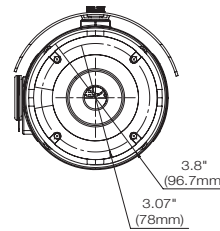

Accessories (Optional)

DWC-BLJUNC-W
White junction box

DWC-EXTIR100
External IR for panoramic bullet cameras

Dimensions

unit: inch (mm)

Specifications

Designed and engineered in U.S.A and Korea

IMAGE	
Image sensor	3x 1/3" CMOS
Total pixels	3x 1920 (H) x 1080 (V)
Minimum scene illumination	0.06 lux (color) 0.01 lux (B/W)
Maximum resolution	6MP (3x 2.1MP/1080p)
LENS	
Focal length	3x 4.3mm, F2.0
Lens type	Fixed lens
Field of view (FoV)	3x 62°
I/O	
Audio in / out	1/1
Alarm in / out	1/1
Audio compression	G.726, G.711, u-law (bi-directional)
OPERATIONAL	
Shutter mode	Auto, manual
Shutter speed	1/30 - 1/30,000
Auto gain control	Max 41dB
Day / night	Auto, day (color), night (B/W)
Smart DNR™ 3D digital noise reduction	Off, low, middle, high
Wide dynamic range (WDR)	True WDR on, off
Wide dynamic range (WDR) dB	100dB
White balance	Auto
Backlight compensation (BLC)	On, off
Privacy zones	8 programmable privacy masks
Alarm notifications	Notifications via SD card recording
Memory slot	Micro SD/SDHC class 10 card (card not included)
NETWORK	
LAN	802.3 compliance 10/100 LAN
Video compression type	H.265, H.264, MJPEG
Resolution	Up to 5760 (H) x 1080 (V) total pixels
Frame rate	5760 X 1080 at 20fps
Video bitrate	H.264 / H.265 : 32Kbps - 8Mbps MJPEG : 1Mbps - 40Mbps
Bitrate control	H.265 dual-stream or simultaneous H.265 / H.264 / MJPEG
Streaming capability	dual-stream at different rates and resolutions
IP	IPv4, IPv6
Protocol	TCP, UDP, IP, HTTP, DHCP, DNS, ICMP, ARP, DDNS, NTP, SNMP, Syslog, UPnP, Bonjour, ZeroConf, RTP/RTSP, Onvif, Genetec Protocol
Security	Digest authentication (ID/PW)
ONVIF conformance	Yes
Web viewer	OS: Windows®, Mac® OS, Linux® Browser: Internet Explorer®, Google Chrome®, Mozilla Firefox®, Safari®
Video management software	DW Spectrum® IPVMS
ENVIRONMENTAL	
Operating temperature	-40°F - 122°F (-40°C - 50°C)
Operating humidity	10-90% RH, (non-condensing)
IP rating	IP66 certified
Other certifications	FCC, CE, ROHS, UL listed
ELECTRICAL	
Power requirement	DC12V, PoE IEEE 802.3at Class 3 (adaptor not included)
Power consumption	TDN On: MAX 10.1W TDN Off: 7.7W
MECHANICAL	
Material	Aluminum bullet housing
Dimensions	9.83" x 3.8" (249.9 x 96.7mm)
Weight	2.2 lbs (1.0 kg)