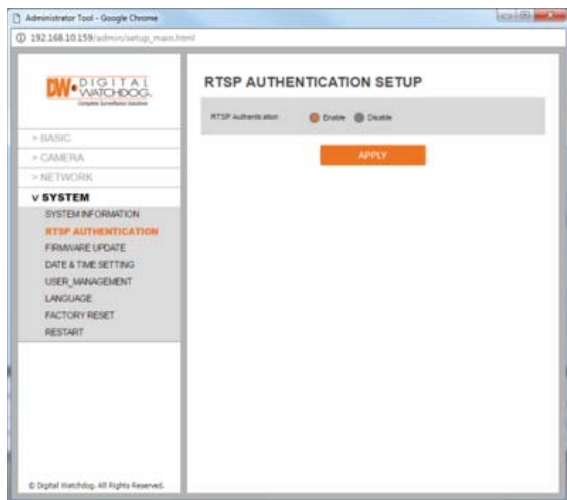

To: Digital Watchdog® Customers
Date: January 5, 2017
Re: MEGApix® Camera
v1.2.0 Firmware Updates

MEGApix® Camera Firmware Updates

Applicable Models:

1 and 2 Megapixel MEGApix® Cameras (firmware version start with v1.2.0_xxxx)

- DWC-MD72I4V
- DWC-MD724V
- DWC-MB72I4V
- DWC-MV72I4V
- DWC-MB82I4V
- DWC-MF10M36TIR
- DWC-MF10M8TIR
- DWC-MF10M28T

New Firmware Version: v1.2.0_20161208
Previous Firmware Version: v1.2.0_20160316
Release Date: 12/20/2016
Notes: RTSP Authentication Option (Enable/Disable)
Enhancements/Changes/Fixes: RTSP Authentication Option (Enable/Disable)

Download URLs: 1MP <ftp://47.180.64.250/IPCAM/EN672/FIXED_EN_v1.2.0_20161208_1M_DW.img>
2MP <ftp://47.180.64.250/IPCAM/EN672/FIXED_EN_v1.2.0_20161208_2M_DW.img>

Login Information: Username: dw/Password: dw1234

Special Instructions/Comments: It is recommended to perform a Factory Reset after firmware upgrade.

For More Information

Digital Watchdog Technical Support
Toll Free: 866.446.3595
digital-watchdog.com/contact-tech-support/

Schedule a Demo Today >

Learn how Digital Watchdog will increase your profitability.