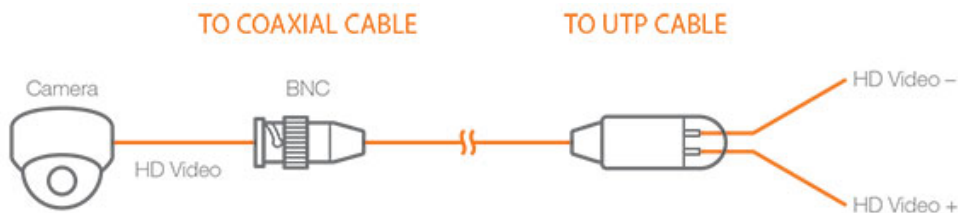

HD video balun converter

The DW-BALUNHD is a passive, non-amplifier, video balun that allows for real-time analog and high definition video transmission via UTP up to 1000ft. The DW-BALUNHD is compatible with all AHD, TVI, CVI and CVBS analog cameras. The converter's superior interference and low emissions allows connecting the cameras to a recorder using an existing UTP infrastructure. The DW-BALUNHD has a built-in surge suppressor to protect against damaging voltage spikes and is crosstalk and noise immunity to ensure quality video signals.

PASSIVE-PASSIVE UTP VIDEO TRANSMISSION

- Real-time transmission over UTP cat5e/6
- Compatible with all AHD, TVI and CVBS analog cameras
- AHD 720P : up to 1000ft (305m)

- AHD 1080P : up to 600ft (183m)
- TVI 720P : up to 1000ft (305m)
- TVI 1080P : up to 600ft (183m)
- CVI 720P : up to 800ft (244m)
- CVI 1080P : up to 400ft (122m)
- Push-pin Terminal Connection for UTP Cable
- 60dB anti-interference and noise reduction
- No External Power Required