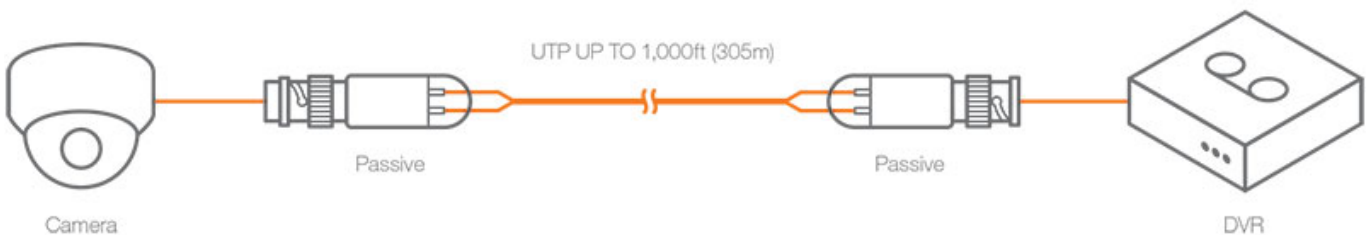

HD video balun converter

The DW-BALUNHD is a passive, non-amplifier, video balun that allows for real-time analog and high definition video transmission via UTP up to 1000ft. The DW-BALUNHD is compatible with all AHD, TVI, CVI and CVBS analog cameras. The converter's superior interference and low emissions allows connecting the cameras to a recorder using an existing UTP infrastructure. The DW-BALUNHD has a built-in surge suppressor to protect against damaging voltage spikes and is crosstalk and noise immunity to ensure quality video signals.

PASSIVE-PASSIVE UTP VIDEO TRANSMISSION

- Real-time transmission over UTP cat5e/6
- Compatible with all AHD, TVI and CVBS analog cameras
- AHD 720P : up to 1000ft (305m)

- AHD 1080P : up to 600ft (183m)
- TVI 720P : up to 1000ft (305m)
- TVI 1080P : up to 600ft (183m)
- CVI 720P : up to 800ft (244m)
- CVI 1080P : up to 400ft (122m)
- Push-pin Terminal Connection for UTP Cable
- 60dB anti-interference and noise reduction
- No External Power Required