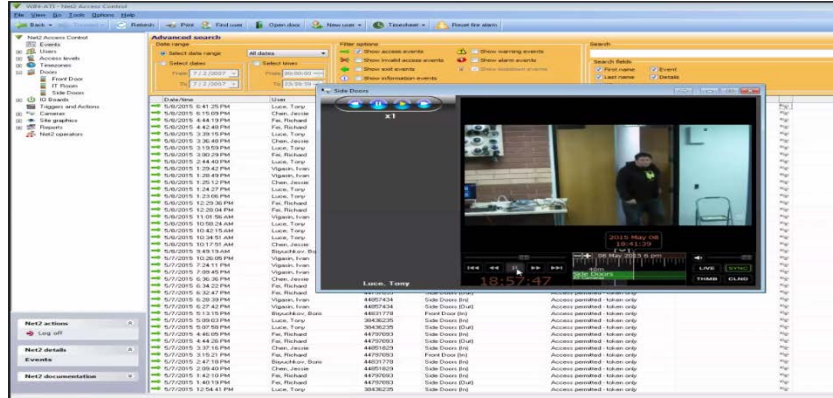

FOR IMMEDIATE RELEASE

Digital Watchdog® DW Spectrum™ IP VMS Now Integrated with Paxton Access Net2

DW Spectrum™ IP VMS v2.3.
More than ever... Built for Users

Cerritos, CA (July 29, 2015) – [Digital Watchdog](#) (DW™), the industry leader in digital recorders, surveillance cameras and related management software, is proud to announce the integration of Paxton Access Net2 access control with our DW Spectrum™ IP VMS v2.3.1

Net2 is a user-friendly and flexible networked access control system, designed to make the management of any building incredibly simple. This integration provides enhanced access control and video management on a single platform, allowing the user to view events footage from within Net2.

The DW Spectrum™ Paxton Plug-in embeds DW Spectrum's elegant high definition video user interface within the Net2 interface. Installing in seconds and configurable within minutes, users are able to link any number of cameras with doors and alarm points. The embedded client delivers DW Spectrum robust smart search, flexible timeline, zoom windows, PTZ control and fisheye camera dewarping with ease.