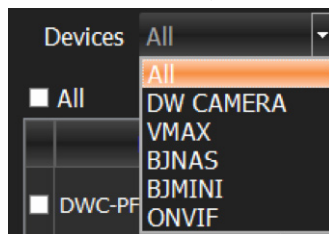

## New firmware notes (continued):

3. Added support for VMAX<sup>®</sup> models
  - VMAX<sup>®</sup> A1<sup>™</sup> / VMAX<sup>®</sup> IP Plus<sup>™</sup> / Compressor<sup>™</sup> DW-CPUHD16 can be discovered by the IP Finder<sup>™</sup>.
  - Click on IP Conf or double click on the device information to open the device's web page.
  - IP address cannot be changed from IP Finder<sup>™</sup>.
4. Disabled automatic rescan when Apply is clicked
  - Will scan automatically when opened.
  - Will scan automatically when the Bulk IP assignment were done.
5. Messages on thumbnail if the image can't be displayed
  - Login Failed: camera's admin password is changed.
  - Error: connection issue with the camera (different subnet, connection timed out, etc).
  - Not Supported: protocol not supported (older models).
6. Added PING function. The new feature will allow users to ping the device infinitely until stopped by user.
7. Modified display filter

- DW<sup>®</sup> IP Cameras: display DW<sup>®</sup> cameras only from the discovered devices.
- VMAX<sup>®</sup> devices: display VMAX<sup>®</sup> A1<sup>™</sup>, VMAX<sup>®</sup> IP Plus<sup>™</sup> and Compressor<sup>™</sup> DW-CPUHD16 only from the discovered devices.
- Blackjack<sup>®</sup> NAS (DW-BJNAS): display BJNAS and BJNASR only from the discovered devices.
- Blackjack<sup>®</sup> Mini (DW-BJMINI): display BJMINI only from the discovered devices.
- Other ONVIF devices: display devices discovered using ONVIF protocol from the discovered devices (most DW<sup>®</sup> cameras are applicable).