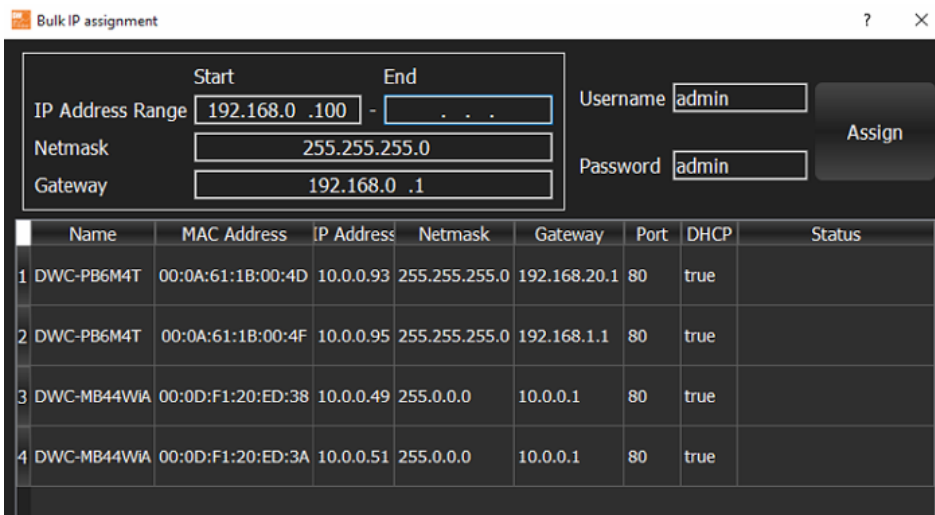

### New firmware notes:

- Added bulk IP assign function. Users can assign IP address for group of IP cameras ([click here for instructions](#)).