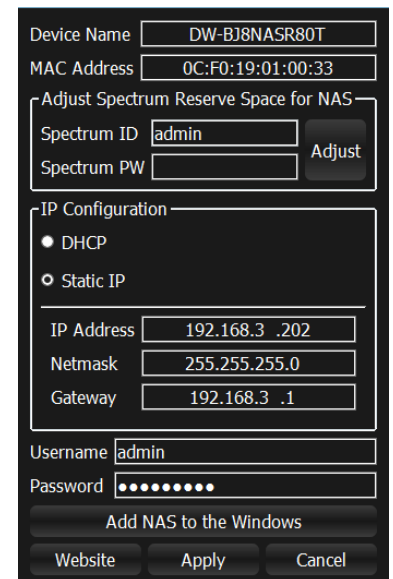

* Must perform from the server running Spectrum Media Server.

[Schedule a demo today >](#)

Learn how DW will increase your profitability.

866.446.3595

sales@dwcc.tv

www.digital-watchdog.com